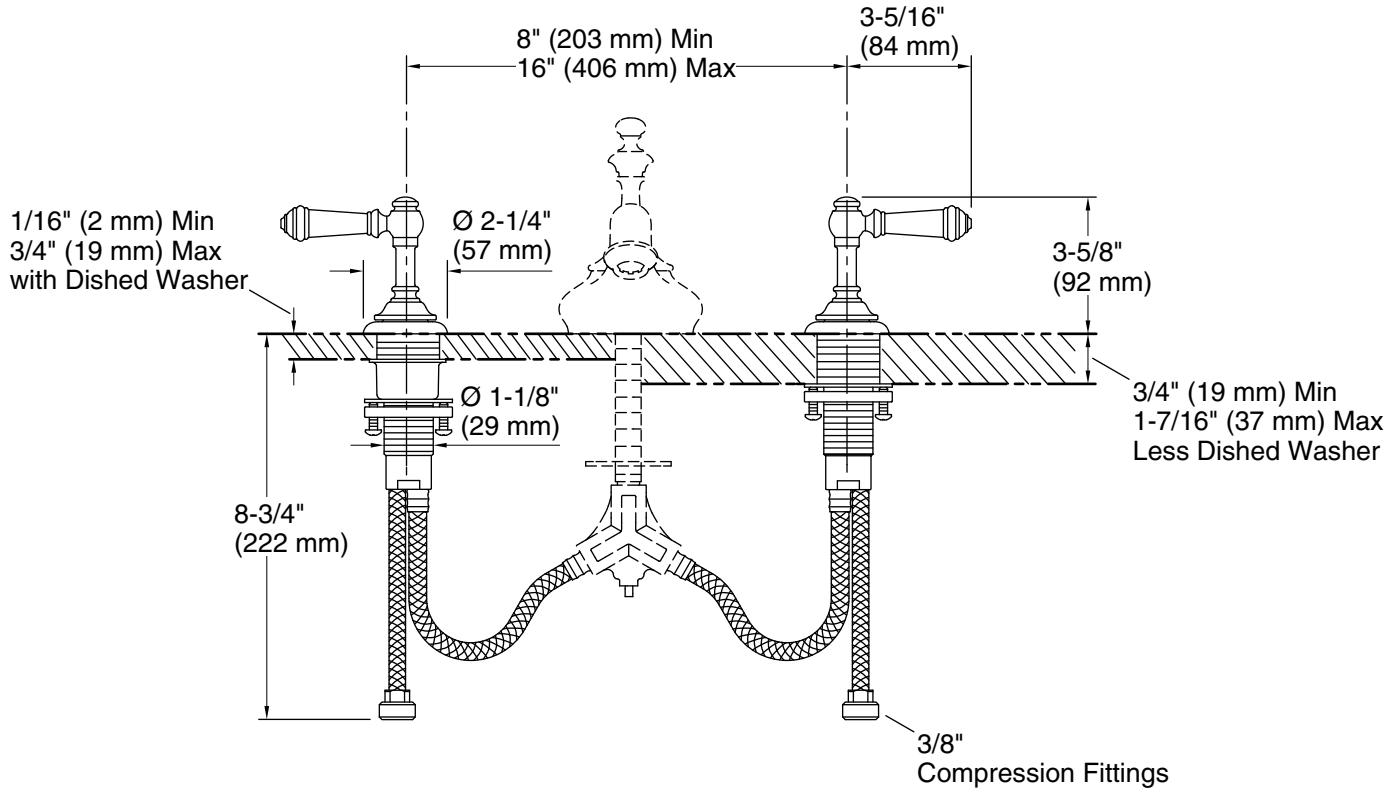

Technical Information

All product dimensions are nominal.

Notes

Install this product according to the installation guide.

ADA compliant for handles only.

ADA, OBC, CSA B651 compliant when installed to the specific requirements of these regulations.