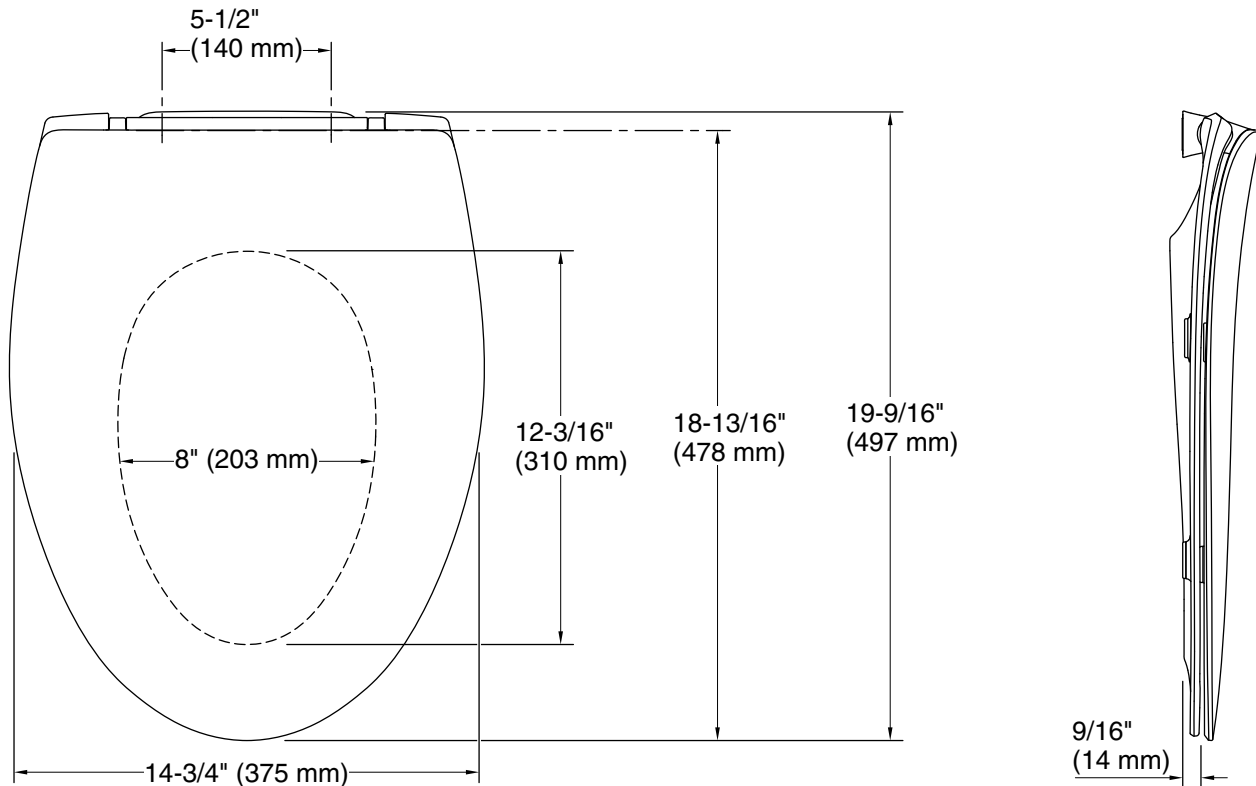

Features

- Recommended for use on K-1381 and K-28161 Veil toilets, K-5172 San Souci toilet, K-75790 Persuade toilet, and K-78080 Reach toilet
- Quiet-Close™ elongated lid and seat prevents slamming
- Grip-Tight bumpers hold seat firmly in place
- Grip-Tight installation hardware makes it easy to fasten the seat – everything is done from above the bowl
- Color-matched plastic hinge
- Hinge is concealed by lid when closed to offer a clean profile
- Unit lifts off effortlessly for easy cleaning and clicks back into place when done
- Contoured seat for user comfort
- Thermoset plastic material is strong and durable, allowing for a thin, modern aesthetic with enhanced scratch-resistance

Color	Code	Description
-------	------	-------------

	0	White
---	---	-------

Technical Information

All product dimensions are nominal.

Seat shape type: Elongated
 Seat front type: Closed-front
 Seat-mounting holes: 5-1/2" (140 mm)