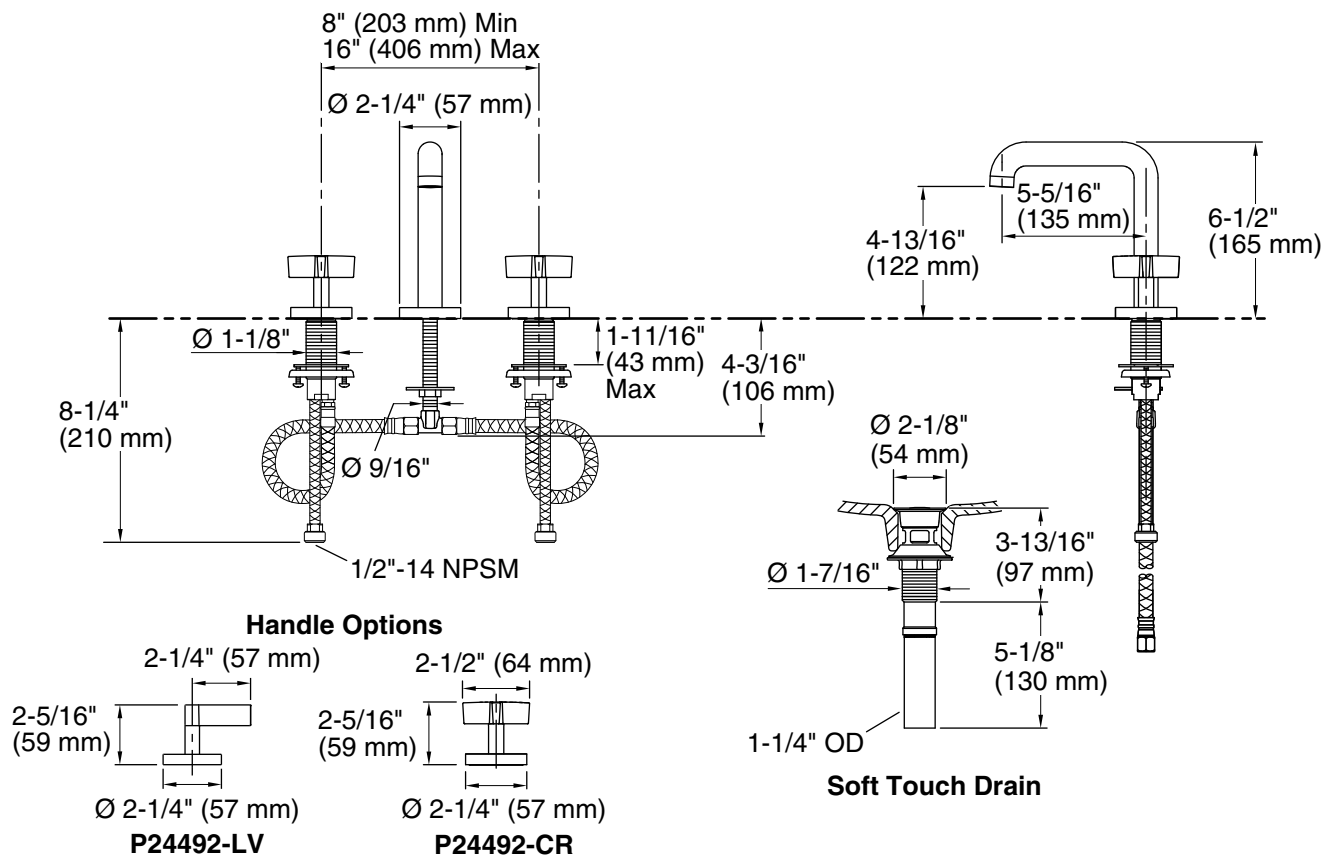

KALLISTA®

One™ Basin Set, Tall Spout

FEATURES

- Solid brass construction for durability and reliability
- Two-handle, widespread lavatory faucet for 8" (203 mm) to 16" (406 mm) centers
- 1.2 gal/min (4.5 l/min) maximum flow rate
- Includes Soft Touch drain
- Quarter-turn washerless ceramic disc valves
- Meets CalGreen requirements for bathroom sink faucets
- Complements the One collection

P24492

SPECIFIED MODEL

Model	Description	Finishes				
P24492-CR	One Basin Set, Tall Spout, Cross Handles	<input type="checkbox"/> CP Polished Chrome	<input type="checkbox"/> AD Nickel Silver	<input type="checkbox"/> AG Brushed Nickel	<input type="checkbox"/> GN Gunmetal	<input type="checkbox"/> ULB Unlacquered Brass
P24492-LV	One Basin Set, Tall Spout, Lever Handles	<input type="checkbox"/> CP Polished Chrome	<input type="checkbox"/> AD Nickel Silver	<input type="checkbox"/> AG Brushed Nickel	<input type="checkbox"/> GN Gunmetal	<input type="checkbox"/> ULB Unlacquered Brass