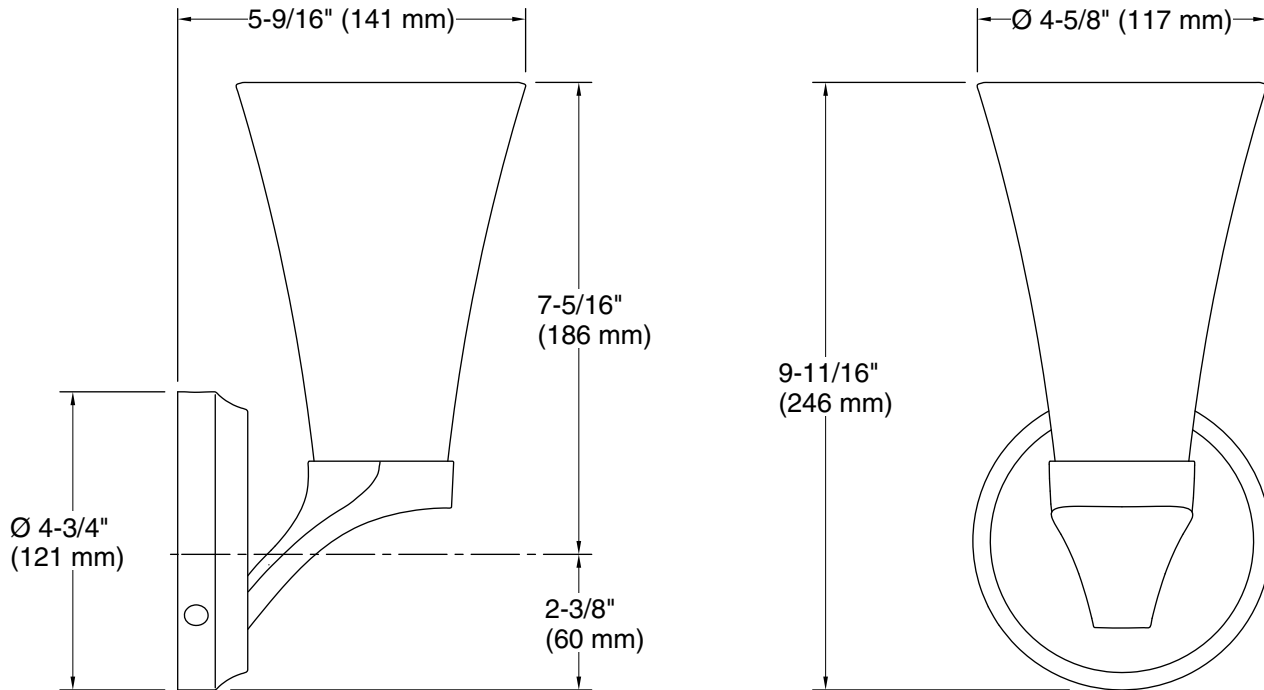

Features

- Painted glass shade perfectly diffuses the light, reducing glare in the bathroom
- Requires bulb with candelabra (E12) base; B10 bulb recommended (sold separately)
- Suitable for damp locations, per UL 1598
- Coordinates with other products in the Simplicite collection

Color	Code	Description
	BNL	Brushed Nickel
	CPL	Polished Chrome
	BLL	Matte Black
	2GL	Brushed Moderne Brass

Required Electrical Service

One circuit required.

120 V, 0.5 A, 60 Hz

Technical Information

All product dimensions are nominal.

Material: Steel, Glass, Zinc, Aluminum

Number of Lights: 1

Lighting Type: Socket-based

Socket Type: E-12 Candelabra

Number of Shades: 1

Shade Type: Frosted Glass

Notes

Install this product according to the installation instructions.