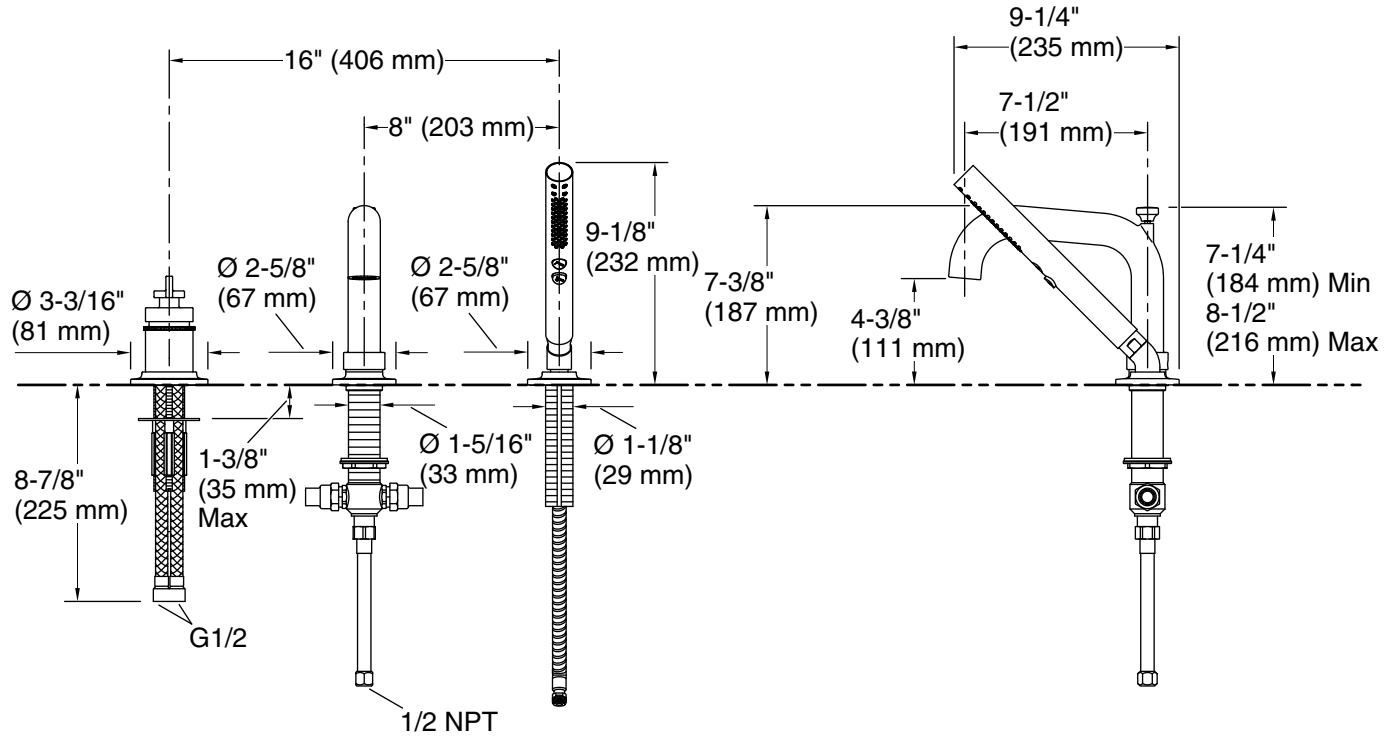

Technical Information

All product dimensions are nominal.

Drain included: No

Handshower:

Rated maximum flow: 1.75 gal/min (6.6 l/min)

Pressure: 45 psi (3.1 bar)

Notes

Install this product according to the installation instructions.