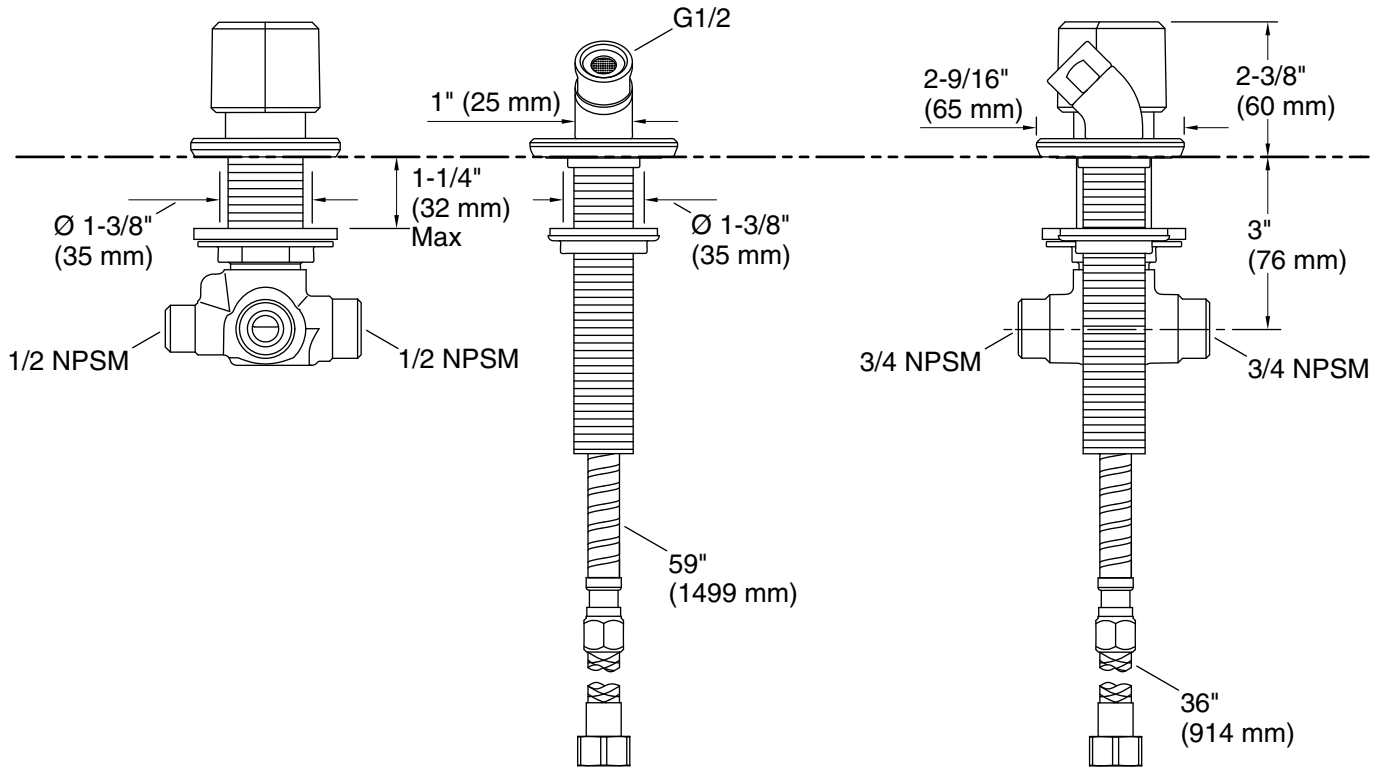

Features

- Push-button diverter
- Diverter valve code-approved for backflow protection
- Includes hose
- 15 gpm (57 lpm) flow rate using 1/2" high-flow valves
- Handshower sold separately
- Part of the Occasion bathroom faucet and accessory collection

Material

- Brass
- KOHLER® finishes resist corrosion and tarnishing

Installation

- Deck- or bath-mount

Recommended Products/Accessories

- K-72421-G Three-function handshower, 1.75 gpm
- K-22165-G Four-function handshower, 1.75 gpm
- K-22166-G Four-function handshower, 1.75 gpm
- 79583 Roughing-in Kit for Deck-Mount Handshowers
- K-23723 Faucet cleaner
- K-27060 18" towel bar
- K-27061 24" towel bar
- K-27062 24" double towel bar
- K-27063 Towel ring
- K-27064 Vertical toilet paper holder
- K-27065 Pivoting toilet paper holder
- K-27069 Robe hook
- K-27128 Toilet paper holder with tray

Technical Information

All product dimensions are nominal.

Drain included: No