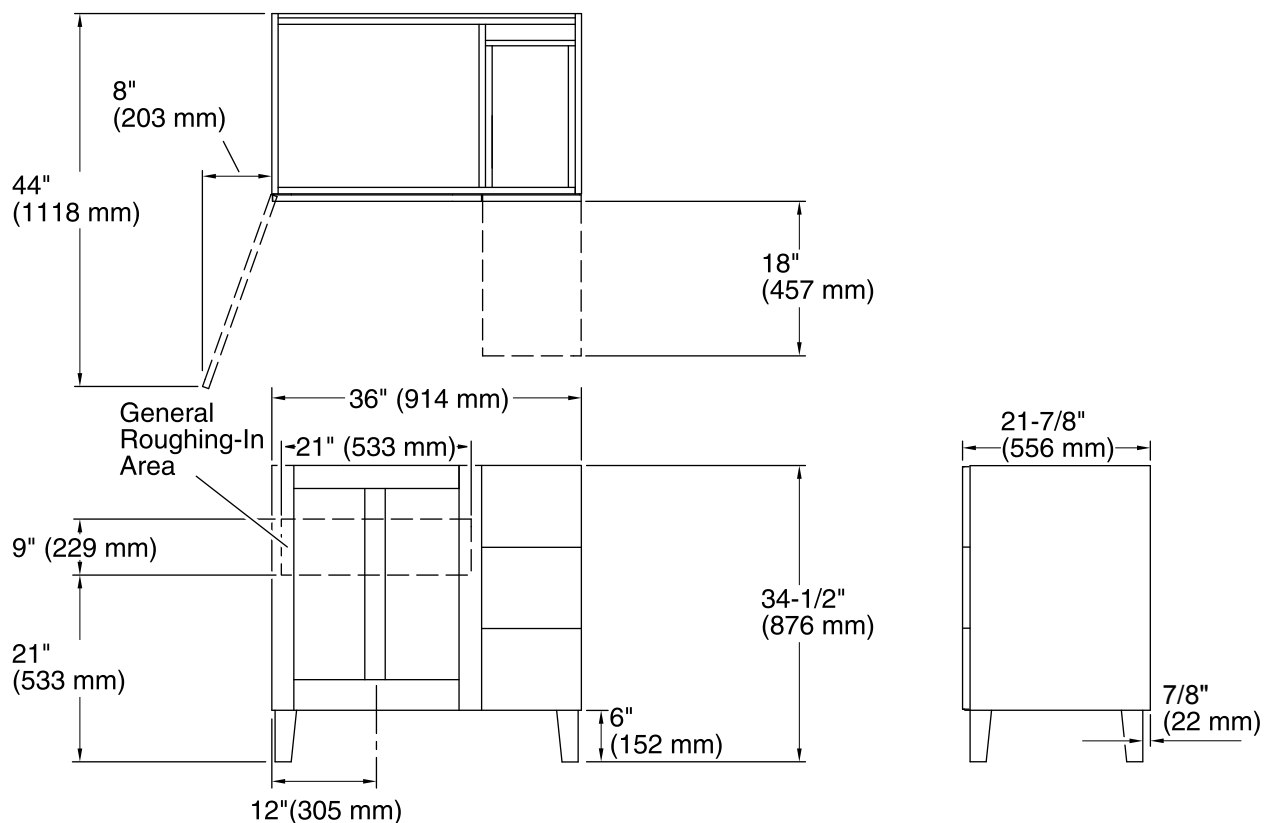

Technical Information

All product dimensions are nominal.

Vanity type: Standard

Notes

Install this product according to the installation guide.

Decorative cabinet hardware is not supplied. Refer to the KOHLER bath accessories line for recommended cabinet hardware to complement your vanity.

Select the type of fastener based upon the wall material. Two 250 lb (113.4 kg) minimum load bearing fasteners are recommended.