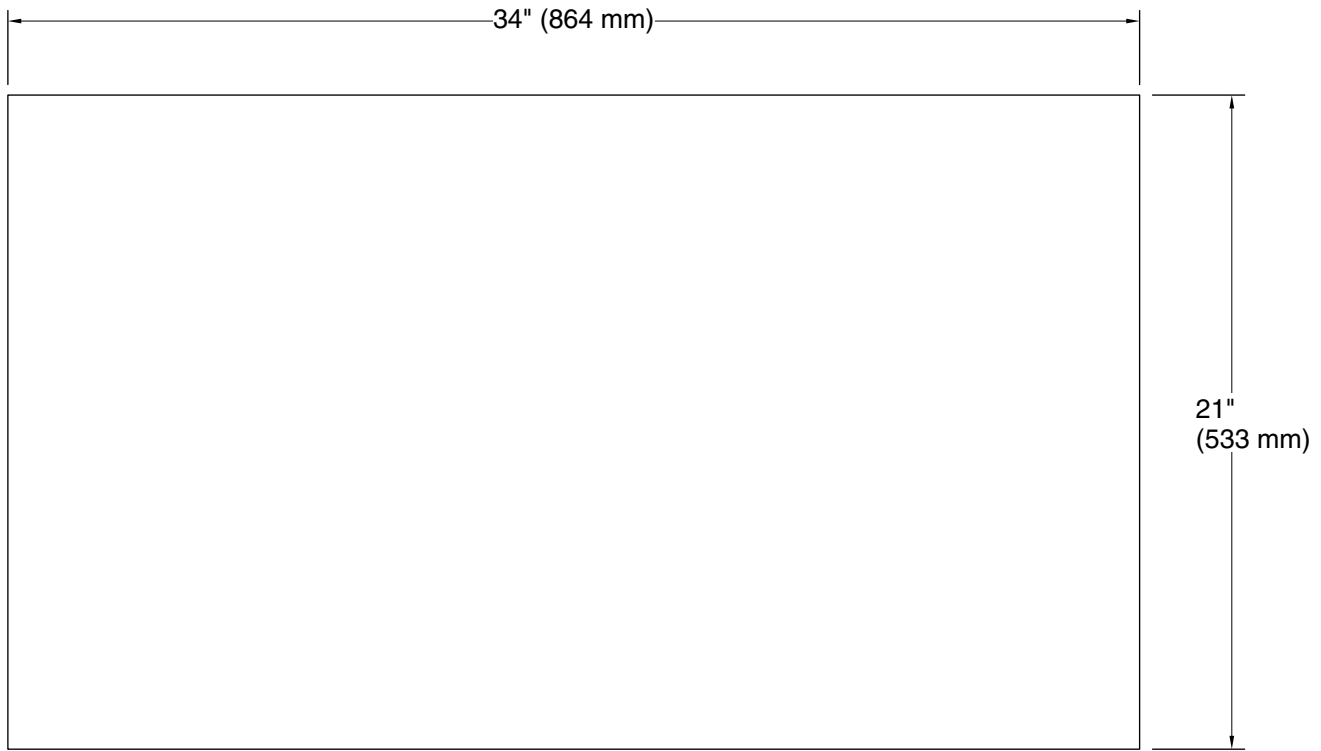

Turkish Bath Linens

bath rug, 21" x 34"

K-31510

Features

- 100% Turkish cotton, crafted in Turkey.
- Woven with thick loops on both sides for softness and warmth underfoot.
- Two-ply construction enhances softness and absorbency.
- Extra-long staple cotton for optimal absorbency and low linting.
- Machine wash, tumble dry low.
- Oeko-Tex® Standard 100 certified.

Turkish Bath Linens

bath rug, 21" x 34"

K-31510

Technical Information

All product dimensions are nominal.

Material: Cotton, Turkish