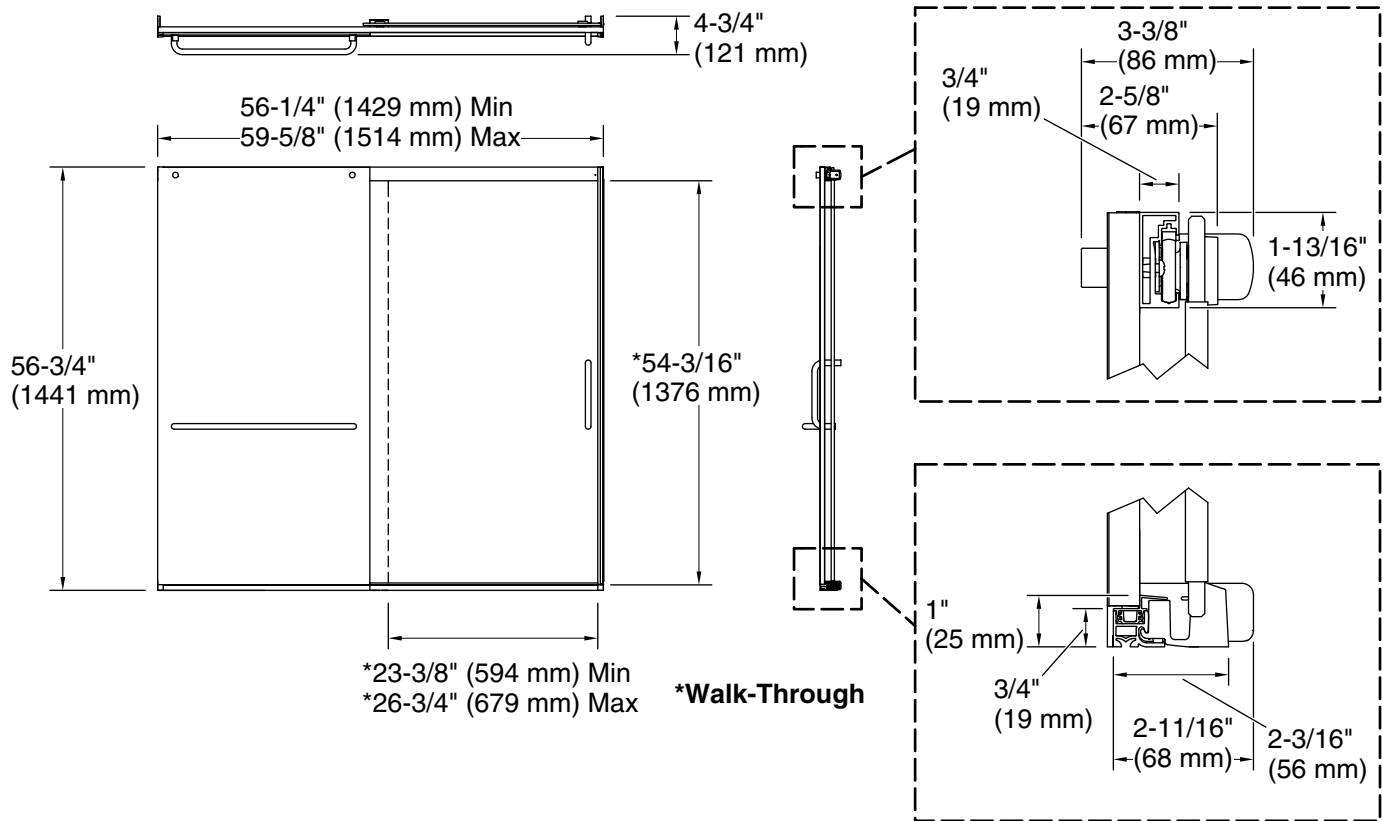

Technical Information

All product dimensions are nominal.

Installation type:	For bath installation
Opening Width - Min:	56-1/4" (1429 mm)
Opening Width - Max:	59-5/8" (1514 mm)
Walk-through - Min:	23-3/8" (594 mm)
Walk-through - Max:	26-3/4" (679 mm)
Base-To-Wall Radius - Max:	1/2" (13 mm)
Glass thickness:	1/4" (6 mm)
Glass coating:	CleanCoat®

Notes

Install this product according to the installation instructions.

The vertical opening should be a minimum of 60-1/8" (1527 mm) to allow for installation clearance.