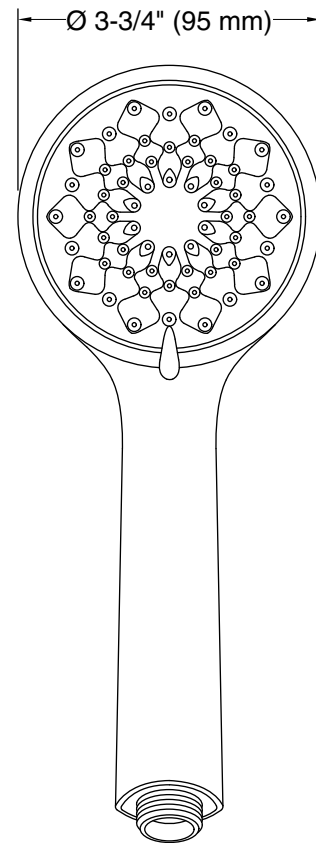

Features

- Handshower features transitional nature-inspired design.
- Advanced spray engine provides three spray functions: wide coverage, intense drenching, and targeted spray.
- Wide coverage spray produces an encompassing spray for everyday use.
- Intense drenching spray delivers a forceful spray ideal for rinsing soap from hair.
- Targeted spray is a focused stream for targeting sore muscles or use as a utility spray.
- Thumb tab allows for a smooth transition between sprays.
- Spray nozzles cover full area of sprayhead.
- Combination of balance, weight, grip, and angle makes this handshower comfortable and easy to use.
- MasterClean™ sprayface features an easy-to-clean surface that withstands mineral buildup.
- 1.75 gpm (6.6 lpm) flow rate.
- Requires K-8593, K-9514, K-45981, or K-45982 shower hose (sold separately).

- This product can help a building earn Water Efficiency points in LEED® Green Building Rating System.

Required Products/Accessories

K-8593 72" Shower Hose
K-9514 60" Shower Hose

or

K-45981 72" ribbon hose

or

K-45982 60" ribbon hose

Recommended Products/Accessories

K-23723 Faucet cleaner

Codes/Standards

ASME A112.18.1/CSA B125.1

DOE - Energy Policy Act 1992

EPA WaterSense®

CP Polished Chrome

BN Vibrant® Brushed Nickel

Technical Information

All product dimensions are nominal.

Handshower:

Rated maximum flow: 1.75 gal/min (6.6 l/min)

Notes

Install this product according to the installation instructions.