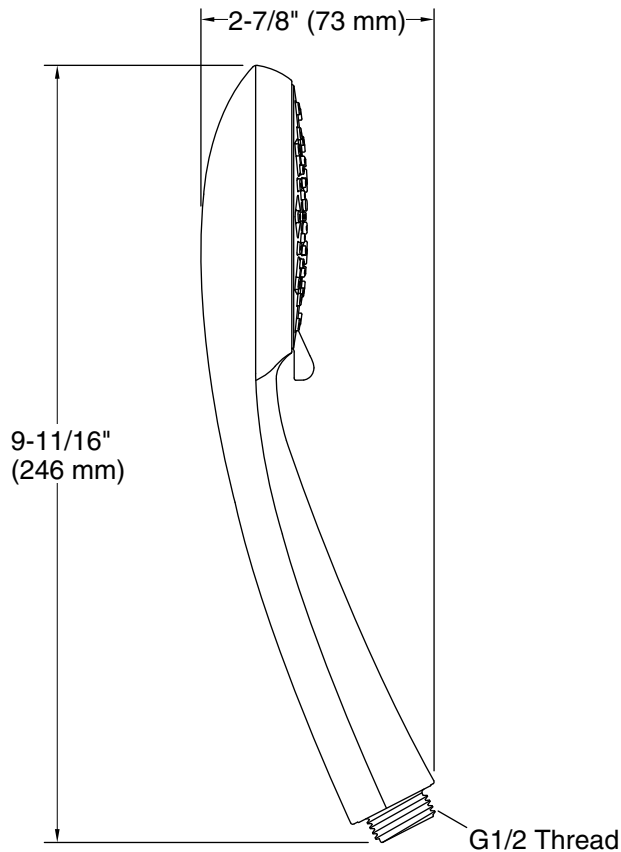

Features

- Handshower features transitional nature-inspired design.
- Advanced spray engine provides three spray functions: wide coverage, intense drenching, and targeted spray.
- Wide coverage spray produces an encompassing spray for everyday use.
- Intense drenching spray delivers a forceful spray ideal for rinsing soap from hair.
- Targeted spray is a focused stream for targeting sore muscles or use as a utility spray.
- Thumb tab allows for a smooth transition between sprays.
- Spray nozzles cover full area of sprayhead.
- Combination of balance, weight, grip, and angle makes this handshower comfortable and easy to use.
- MasterClean™ sprayface features an easy-to-clean surface that withstands mineral buildup.
- 1.75 gpm (6.6 lpm) flow rate.
- Requires K-8593, K-9514, K-45981, or K-45982 shower hose (sold separately).

CP Polished Chrome

BN Vibrant® Brushed Nickel

Technical Information

All product dimensions are nominal.

Handshower:

Rated maximum flow: 1.75 gal/min (6.6 l/min)

Notes

Install this product according to the installation instructions.