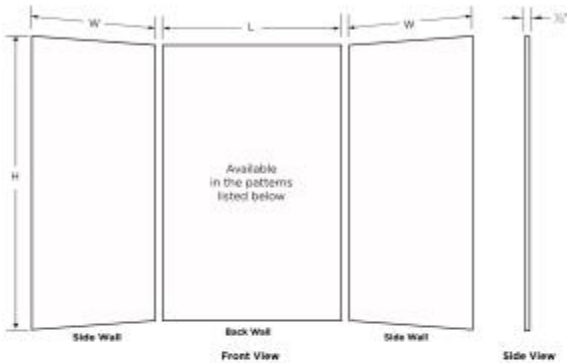

SMMK72-3262 32 x 62 x 72 Swanstone® Smooth Glue up Tub Wall Kit

Model number:

SMMK723262.221

Dimensions: 62" x 32" x 72"

Installation: Glue up

Material: Swanstone®

BUILDER SPECIFICATION DRAWING

3 Piece Wall Kit