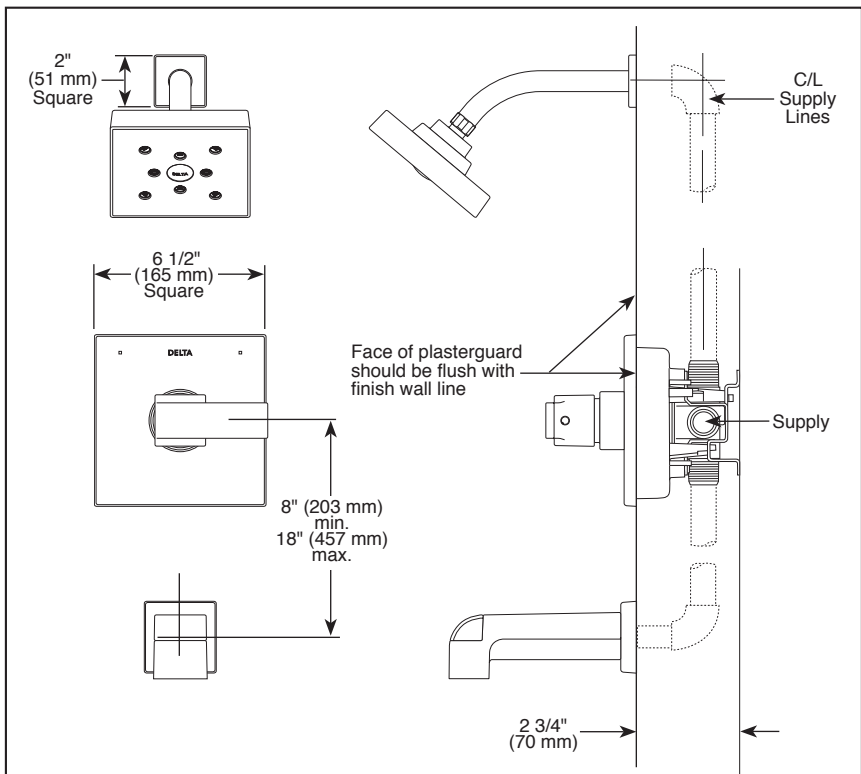

see what Delta can do™

TUB AND SHOWER FAUCET TRIM

- Ara® Bath Collection
- Valve Only (T14067)
- Shower Only (T14267)
- Tub/Shower (T14467)

Submitted Model No.: _____

Specific Features: _____

FEATURES:

- Monitor® 14 Series pressure balanced single handle bath mixing valve trim
- Single function H₂Okinetic® Technology shower head

STANDARD SPECIFICATIONS:

- Maintains a balanced pressure of hot and cold water even when a valve is turned on or off elsewhere in the system
- For use with MultiChoice® Universal rough valve body (R10000 Series)
- Temperature only controlled with handle
- Field adjustable means to limit handle rotation into hot water zone
- 120° maximum handle rotation
- All parts replaceable from the front of the valve
- 1.75 gpm @ 80 psi for standard models
- 1.5 gpm @ 80 psi for models with H₂O designation
- Tub port maximum flow rate 6.0 gpm @ 60 psi with R10000-UNBX
- Shower arm overall horizontal length = 7" (178 mm), including threaded ends
- Red/blue pad print temperature indicators on escutcheon
- Stem extension kit RP77991 can be ordered to allow for an additional 1 3/4" wall thickness. RP77991 ships with chrome escutcheon screws. For special finishes also order RP12630 escutcheon screws in desired finish.

RP75435▲ Pull-Up Diverter Tub Spout

RP77991 Available Extension Kit

▲ Designate Proper Finish Suffix

Delta reserves the right (1) to make changes in specifications and materials, and (2) to change or discontinue models, both without notice or obligation. Dimensions are for reference only. See current full-line price book or www.deltafaucet.com for finish options and product availability.