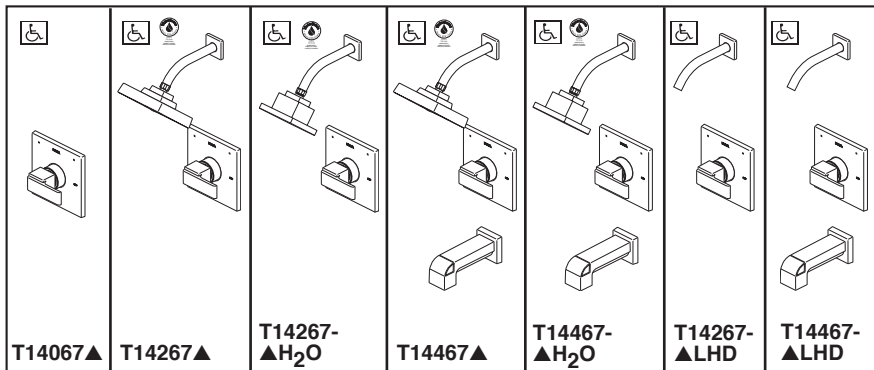

see what Delta can do™

TUB AND SHOWER FAUCET TRIM

- Ara® Bath Collection
- Valve Only (T14067)
- Shower Only (T14267)
- Tub/Shower (T14467)

Submitted Model No.: _____

Specific Features: _____

FEATURES:

- Monitor® 14 Series pressure balanced single handle bath mixing valve trim
- Single function H₂Okinetic® Technology shower head

STANDARD SPECIFICATIONS:

- Maintains a balanced pressure of hot and cold water even when a valve is turned on or off elsewhere in the system
- For use with MultiChoice® Universal rough valve body (R10000 Series)
- Temperature only controlled with handle
- Field adjustable means to limit handle rotation into hot water zone
- 120° maximum handle rotation
- All parts replaceable from the front of the valve
- 1.75 gpm @ 80 psi for standard models
- 1.5 gpm @ 80 psi for models with H₂O designation
- Tub port maximum flow rate 6.0 gpm @ 60 psi with R10000-UNBX
- Shower arm overall horizontal length = 7" (178 mm), including threaded ends
- Red/blue pad print temperature indicators on escutcheon
- Stem extension kit RP77991 can be ordered to allow for an additional 1 3/4" wall thickness. RP77991 ships with chrome escutcheon screws. For special finishes also order RP12630 escutcheon screws in desired finish.

RP75435▲ Pull-Up Diverter Tub Spout

RP77991 Available Extension Kit

▲ Designate Proper Finish Suffix

Delta reserves the right (1) to make changes in specifications and materials, and (2) to change or discontinue models, both without notice or obligation. Dimensions are for reference only. See current full-line price book or www.deltafaucet.com for finish options and product availability.