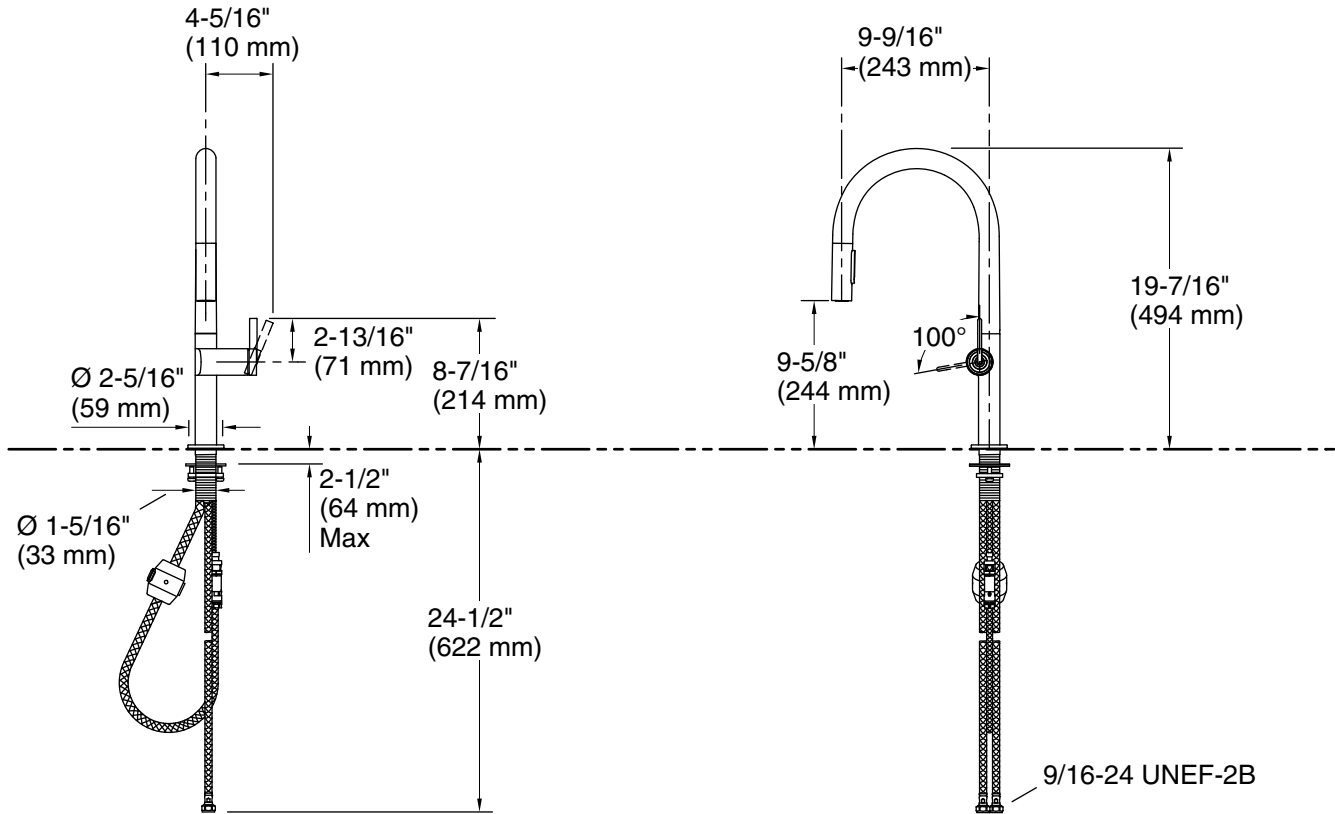

Features

- Two-function pull-down sprayhead with touch control allows you to switch between aerated and Sweep® sprays
- Sweep® spray features specially angled nozzles that form a wide, powerful blade of water to sweep your dishes and sink clean
- DockNetik® secure docking system locks sprayhead into place when not in use
- ProMotion® technology's light, quiet braided hose and swiveling ball joint make the pull-down sprayhead easier and more comfortable to use
- MasterClean™ sprayface features an easy-to-clean surface that withstands mineral buildup and maximizes spray performance
- High-arch spout offers vertical clearance for tall cookware and pitchers
- Single lever handle makes adjusting water temperature easy with one hand
- KOHLER ceramic disc valves exceed industry longevity standards by over two times, ensuring durable performance for life
- 1.5 gpm (5.7 lpm) maximum flow rate at 60 psi (4.14 bar)
- Temperature memory allows faucet to be turned on and off at the temperature set during prior usage

Recommended Products/Accessories

K-23723 Faucet cleaner

Optional Products/Accessories

K-24461 Three-hole kitchen faucet escutcheon

ADA

CSA B651

Codes/Standards

ASME A112.18.1/CSA B125.1
NSF/ANSI/CAN 61
NSF/ANSI/CAN 372
All applicable US Federal and State material regulations
DOE - Energy Policy Act 1992
California Energy Commission (CEC)
ADA
ICC/ANSI A117.1
CSA B651

Technical Information

All product dimensions are nominal.

Drain included: No

Notes

Install this product according to the installation guide.

ADA, CSA B651 compliant when installed to the specific requirements of these regulations.