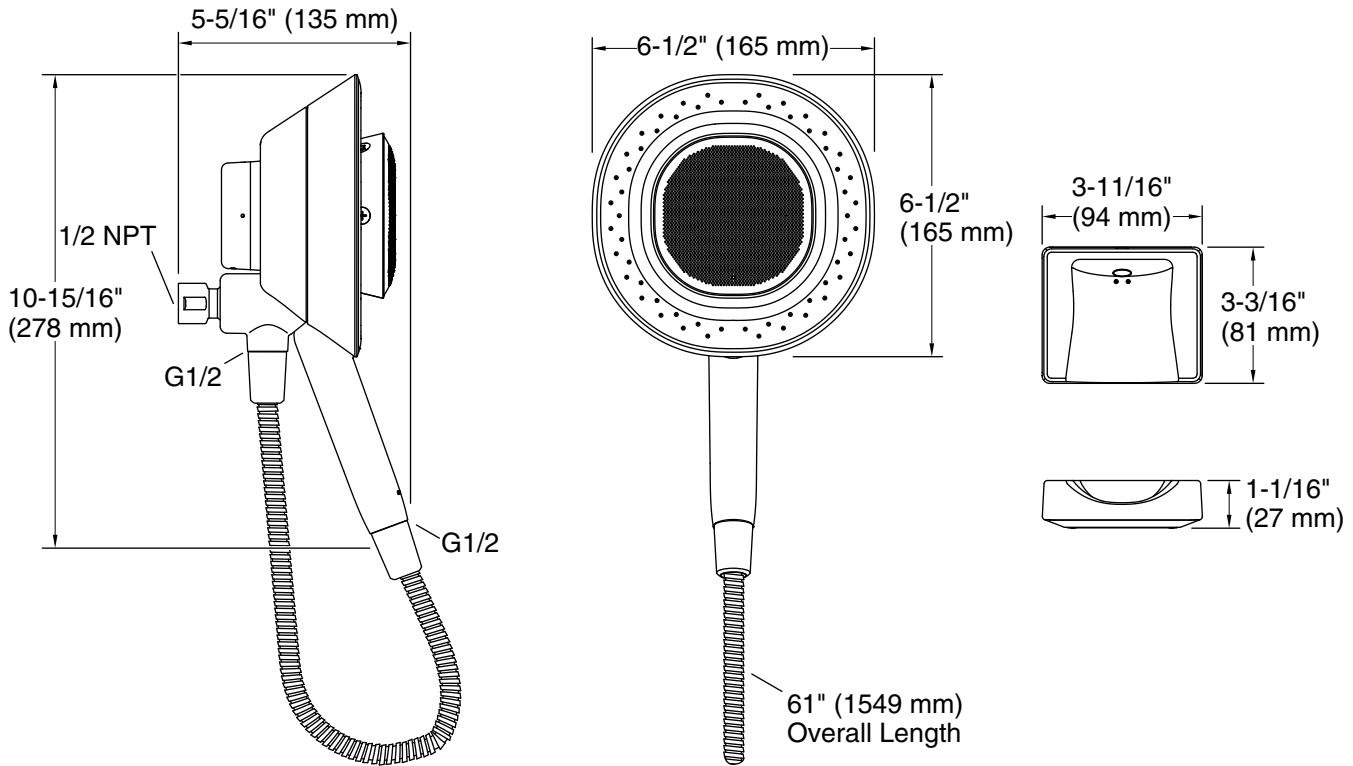

Technical Information

All product dimensions are nominal.

Power source: Battery - DC, included

Electrical component Speaker: 10 W rating:

Amplifier channels: 1 at 10 W per channel

Handshower:

Rated maximum flow: 2.5 gal/min (9.5 l/min)