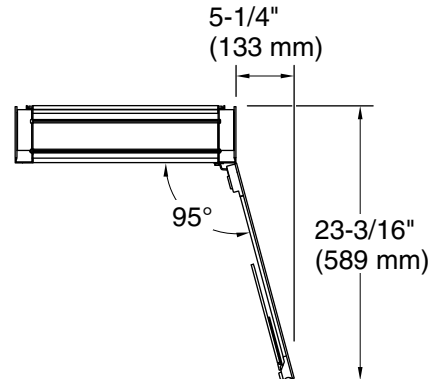

**Verdera™**  
20" x 40" medicine cabinet  
**K-28030**

**Features**

- Front mirror, inside door mirror, and back panel mirror provide superior visibility
- Four adjustable tempered-glass shelves
- Finish-matched cabinet interior
- Vertically adjustable 3x magnifying mirror on inside of door
- Slow-close door prevents slamming
- Two-way adjustable hinges with 108° opening capability for easy cabinet access

**Required Products/Accessories**

K-28033 40" mirrored side kit for medicine cabinet

**Codes/Standards**

None Applicable

**KOHLER® One-Year Limited  
Warranty**

See website for detailed warranty information.

## Technical Information

All product dimensions are nominal.

## Notes

Install this product according to the installation instructions.

When determining the height of the medicine cabinet, ensure the mirrored door will clear all obstacles (such as a faucet). A minimum distance of 3" (76 mm) is required.