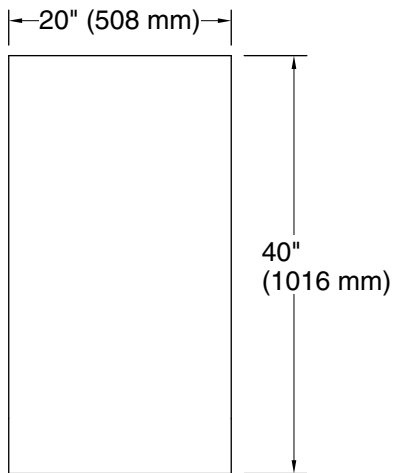

**Verdera™**  
20" x 40" medicine cabinet  
**K-28030**

**Features**

- Front mirror, inside door mirror, and back panel mirror provide superior visibility
- Four adjustable tempered-glass shelves
- Finish-matched cabinet interior
- Vertically adjustable 3x magnifying mirror on inside of door
- Slow-close door prevents slamming
- Two-way adjustable hinges with 108° opening capability for easy cabinet access

## Technical Information

All product dimensions are nominal.

## Notes

Install this product according to the installation instructions.

When determining the height of the medicine cabinet, ensure the mirrored door will clear all obstacles (such as a faucet). A minimum distance of 3" (76 mm) is required.