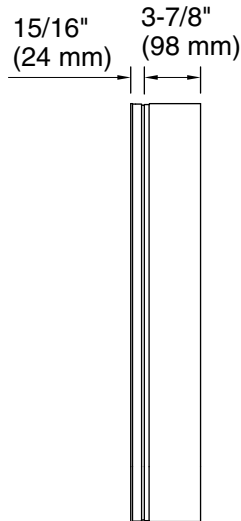

**Verdera™**  
20" x 40" medicine cabinet  
**K-28030**

**Features**

- Front mirror, inside door mirror, and back panel mirror provide superior visibility
- Four adjustable tempered-glass shelves
- Finish-matched cabinet interior
- Vertically adjustable 3x magnifying mirror on inside of door
- Slow-close door prevents slamming
- Two-way adjustable hinges with 108° opening capability for easy cabinet access

**Required Products/Accessories**

K-28033 40" mirrored side kit for medicine cabinet

**Codes/Standards**

None Applicable

**KOHLER® One-Year Limited  
Warranty**

See website for detailed warranty information.

## Technical Information

All product dimensions are nominal.

## Notes

Install this product according to the installation instructions.

When determining the height of the medicine cabinet, ensure the mirrored door will clear all obstacles (such as a faucet). A minimum distance of 3" (76 mm) is required.