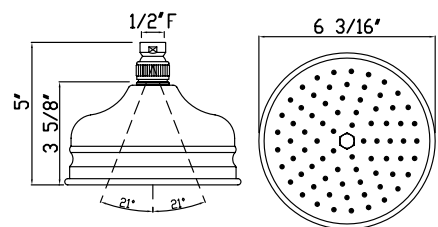

ROHL

Authentic Luxury for Kitchen and Bath®

www.rohlhome.com

BORDANO ANTI-CAL SHOWERHEAD

ROHL Shower

- 1007/8 (4" Showerhead)
- 1017/8 (5" Showerhead)
- 1027/8 (6" Showerhead)
- 1037/8 (8" Showerhead) (shown)
- 1047/8 (12" Showerhead)

FEATURES

- Single-function Rain showerhead
- Flexible calcium resistant nozzles on spray face allow for easy removal of hard water build-up
- 1/2" female inlet with swivel connection
- Serviceable faceplate except 1037/8
- Flow rate 2.0 GPM
- Swivel ball replacement part #: 1590/8 (FINISH)

1007/8 (4")

1017/8 (5")

1027/8 (6")

1037/8 (8")

1047/8 (12")