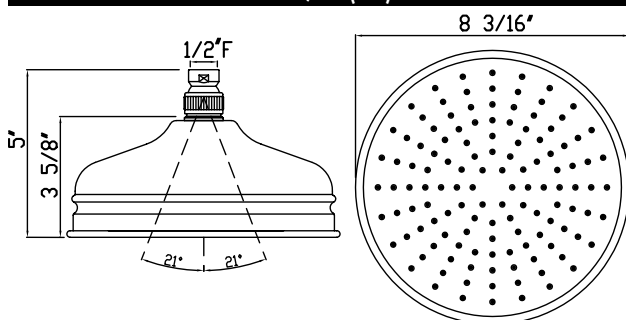

ROHL

Authentic Luxury for Kitchen and Bath®

www.rohlhome.com

BORDANO ANTI-CAL SHOWERHEAD

ROHL Shower

- 1007/8 (4" Showerhead)
- 1017/8 (5" Showerhead)
- 1027/8 (6" Showerhead)
- 1037/8 (8" Showerhead) (shown)
- 1047/8 (12" Showerhead)

FEATURES

- Single-function Rain showerhead
- Flexible calcium resistant nozzles on spray face allow for easy removal of hard water build-up
- 1/2" female inlet with swivel connection
- Serviceable faceplate except 1037/8
- Flow rate 2.0 GPM
- Swivel ball replacement part #: 1590/8 (FINISH)

1007/8 (4")

1017/8 (5")

1027/8 (6")

1037/8 (8")

1047/8 (12")