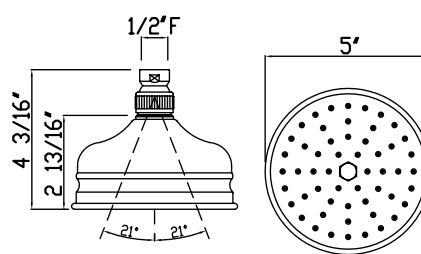

ROHL

Authentic Luxury for Kitchen and Bath®

www.rohlhome.com

BORDANO ANTI-CAL SHOWERHEAD

ROHL Shower

- 1007/8 (4" Showerhead)
- 1017/8 (5" Showerhead)
- 1027/8 (6" Showerhead)
- 1037/8 (8" Showerhead) (shown)
- 1047/8 (12" Showerhead)

FEATURES

- Single-function Rain showerhead
- Flexible calcium resistant nozzles on spray face allow for easy removal of hard water build-up
- 1/2" female inlet with swivel connection
- Serviceable faceplate except 1037/8
- Flow rate 2.0 GPM
- Swivel ball replacement part #: 1590/8 (FINISH)

1007/8 (4")

1017/8 (5")

1027/8 (6")

1037/8 (8")

1047/8 (12")