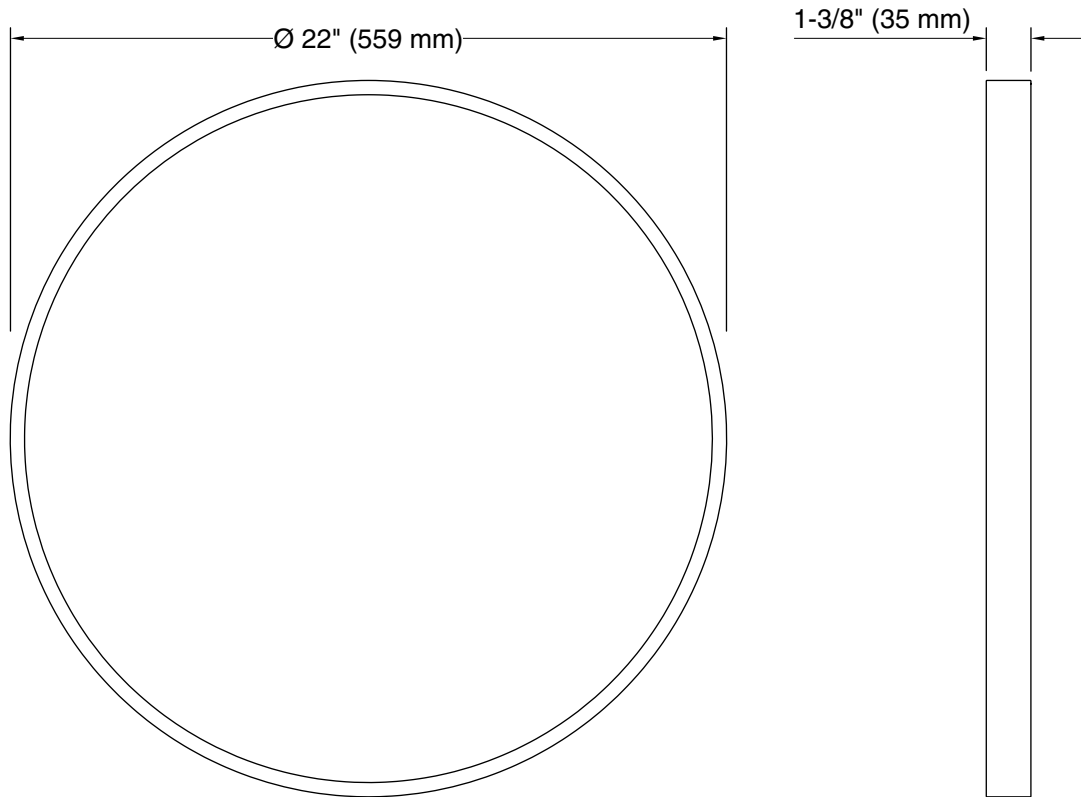

Color	Code	Description
	BGL	Moderne Brushed Gold
	BNL	Brushed Nickel
	CPL	Polished Chrome
	BLL	Matte Black

Technical Information

All product dimensions are nominal.

Notes

Install this product according to the installation instructions.