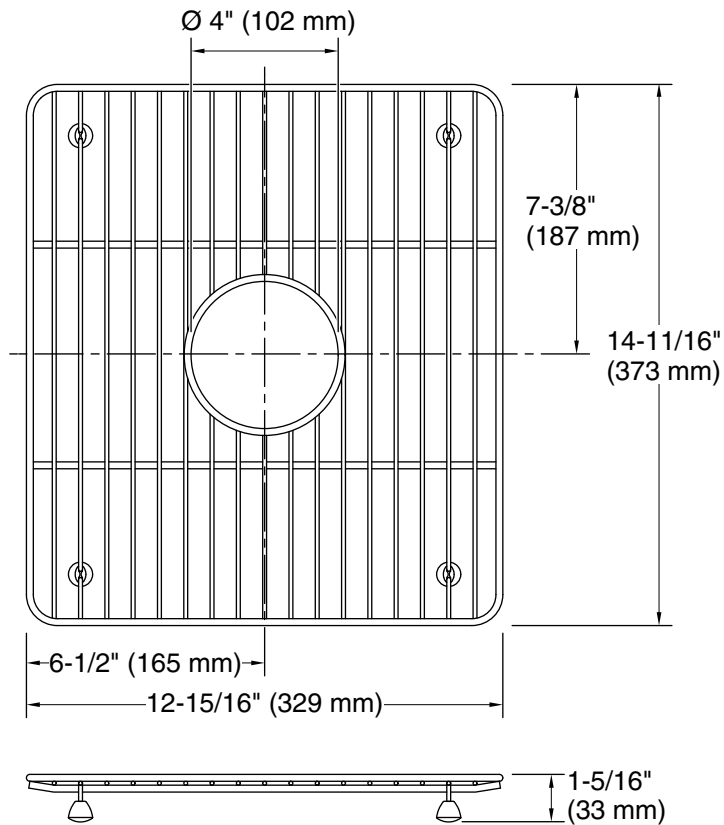

Available Colors/Finishes

Color tiles intended for reference only.

Color	Code	Description
	ST	Stainless Steel

Technical Information

All product dimensions are nominal.

Material: Stainless Steel