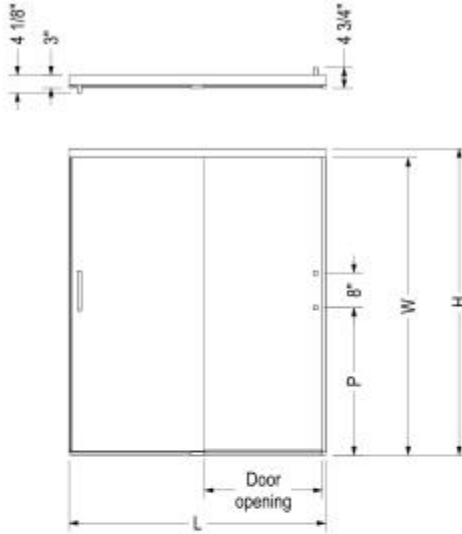

Incognito 70 56-59 x 70 1/2 in. 6mm Sliding Shower Door for Alcove In

Model number:

139350-900-340-000

Dimensions: 70.5"

Installation: Alcove

Material:

Standard Features:

- Components that connect seamlessly for an effortless assembly
- Large knob on the opposite side of the handle, to allow for an easier opening and closing

- Fits on showers with a wall height of at least 70.5in
- Slim header and thin edges accentuate the minimalist look
- Safety features: top and bottom integrated bumper to prevent slamming

Product characteristics:

Certifications

MAAX products adhere to one or more of the following certifications:

MAAX

Incognito 70 56-59 x 70 1/2 in. 6mm Sliding Shower Door for Alcove In

Model number:

139350-900-340-000

Dimensions: 70.5"

Installation: Alcove

Material:

STANDARD

Dimensions

70 1/2 In.
(1791 mm)

Weight

120 lbs - 54 1/2 kg

Frame Type