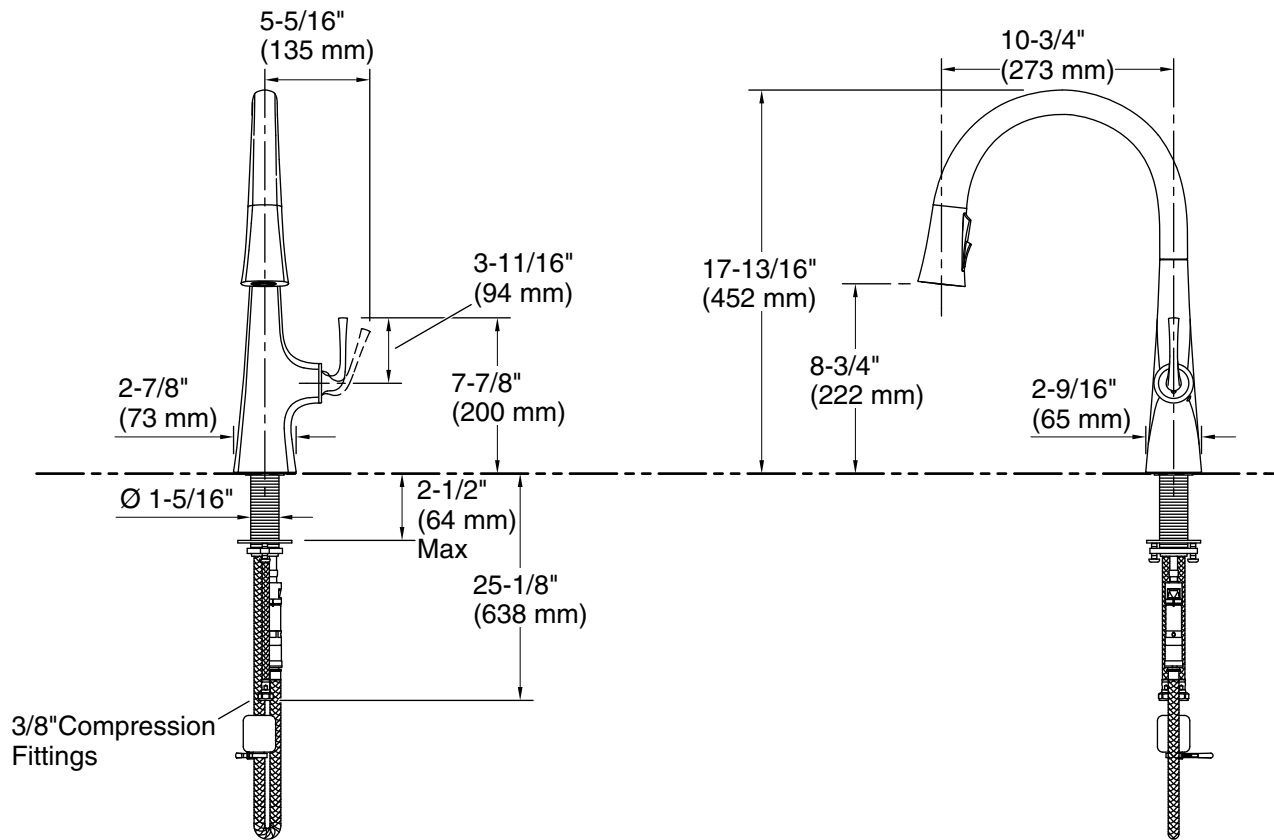

Adapters, Rough-in and Extension Kits

1012715 Range: 2-1/2" (64 mm) - 4-5/8" (118 mm)

Optional Products/Accessories

K-22071 Three-hole kitchen faucet escutcheon

ADA **CSA B651**

Codes/Standards

ASME A112.18.1/CSA B125.1
NSF/ANSI 61
NSF/ANSI 372
All applicable US Federal and State material regulations
DOE - Energy Policy Act 1992
California Energy Commission (CEC)
ADA
ICC/ANSI A117.1
CSA B651

Technical Information

All product dimensions are nominal.

Valve body: Plastic

Drain included: No

Spout:

Spout reach: 10-3/4" (273 mm)

Notes

Install this product according to the installation instructions.