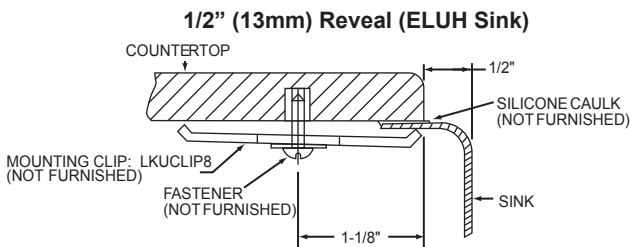

DESIGN FEATURES

Bowl Depth: 7-1/2" (191mm) (ELU[H]2816), 10" (254mm) (ELU[H]281610), 11-1/2" (292mm) (ELU[H]281612).

Coved Corners: 1-3/4" (44mm) vertical and horizontal radius.

Finish: Exposed surfaces are hand blended to a Lustrous Satin finish.

SINK PACKAGE(S)

| MODEL | SINK | BOTTOM GRID | QTY | DRAIN | QTY |
|---------------|------------|--------------|-----|-------|-----|
| ELU2816DBG | ELU2816 | LKWOBG2816SS | 1 | LK99 | 1 |
| ELU281610DBG | ELU281610 | LKWOBG2816SS | 1 | LK99 | 1 |
| ELU281612DBG | ELU281612 | LKWOBG2816SS | 1 | LK99 | 1 |
| ELUH2816DBG | ELUH2816 | LKWOBG2816SS | 1 | LK99 | 1 |
| ELUH281610DBG | ELUH281610 | LKWOBG2816SS | 1 | LK99 | 1 |
| ELUH281612DBG | ELUH281612 | LKWOBG2816SS | 1 | LK99 | 1 |

Model ELUH2816

Installation Profile of ELU and ELUH Single Bowl Models

The template provided with each sink provides the only type of installation recommended by Elkay.

SEE OTHER SIDE FOR PRODUCT DIMENSIONS.

Gourmet® Undermount Single Bowl Sink Model ELU2816 and ELUH2816 Series

SINK DIMENSIONS*

| Model Number | Overall | | Inside Each Bowl | | | Outout in Countertop | Minimum Cabinet Size |
|--------------|---|---|------------------|---------------|---|----------------------|----------------------|
| | L | W | L | W | D | | |
| ELU2816 | 29 ¹ / ₂ (749mm) | 17 ¹ / ₂ (445mm) | 28 (711mm) | 16 (406mm) | 7 ¹ / ₂ (191mm) | See Template** | 33 (838mm) |
| ELU281610 | 29 ¹ / ₂ (749mm) | 17 ¹ / ₂ (445mm) | 28 (711mm) | 16 (406mm) | 10 (254mm) | | 33 (838mm) |
| ELU281612 | 29 ¹ / ₂ (749mm) | 17 ¹ / ₂ (445mm) | 28 (711mm) | 16 (406mm) | 11 ¹ / ₂ (292mm) | | 33 (838mm) |
| ELUH2816 | 30 ¹ / ₂ (775mm) | 18 ¹ / ₂ (470mm) | 28 (711mm) | 16 (406mm) | 7 ¹ / ₂ (191mm) | | 36 (914mm) |
| ELUH281610 | 30 ¹ / ₂ (775mm) | 18 ¹ / ₂ (470mm) | 28 (711mm) | 16 (406mm) | 10 (254mm) | | 36 (914mm) |
| ELUH281612 | 30 ¹ / ₂ (775mm) | 18 ¹ / ₂ (470mm) | 28 (711mm) | 16 (406mm) | 11 ¹ / ₂ (292mm) | | 36 (914mm) |