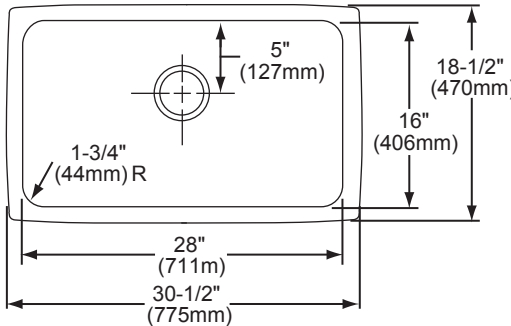

Model ELU2816 Series

Model ELUH2816 Series