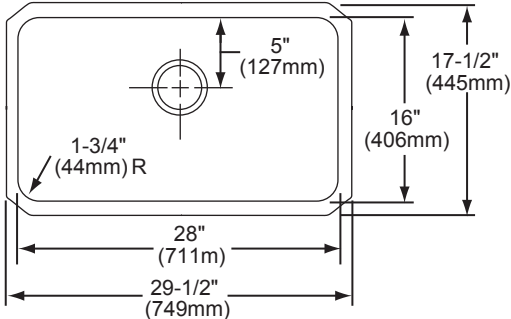

Gourmet® Undermount Single Bowl Sink Model ELU2816 and ELUH2816 Series

SINK DIMENSIONS*

Model Number	Overall		Inside Each Bowl			Outout in Countertop	Minimum Cabinet Size
	L	W	L	W	D		
ELU2816	29¹/₂ (749mm)	17¹/₂ (445mm)	28 (711mm)	16 (406mm)	7¹/₂ (191mm)	See Template**	33 (838mm)
ELU281610	29¹/₂ (749mm)	17¹/₂ (445mm)	28 (711mm)	16 (406mm)	10 (254mm)		33 (838mm)
ELU281612	29¹/₂ (749mm)	17¹/₂ (445mm)	28 (711mm)	16 (406mm)	11¹/₂ (292mm)		33 (838mm)
ELUH2816	30¹/₂ (775mm)	18¹/₂ (470mm)	28 (711mm)	16 (406mm)	7¹/₂ (191mm)		36 (914mm)
ELUH281610	30¹/₂ (775mm)	18¹/₂ (470mm)	28 (711mm)	16 (406mm)	10 (254mm)		36 (914mm)
ELUH281612	30¹/₂ (775mm)	18¹/₂ (470mm)	28 (711mm)	16 (406mm)	11¹/₂ (292mm)		36 (914mm)

**Template# 74180171(ELU2816(10 or 12)), 1000001414(ELUH2816(10 or 12)) is packed with every sink.

Model ELU2816 Series