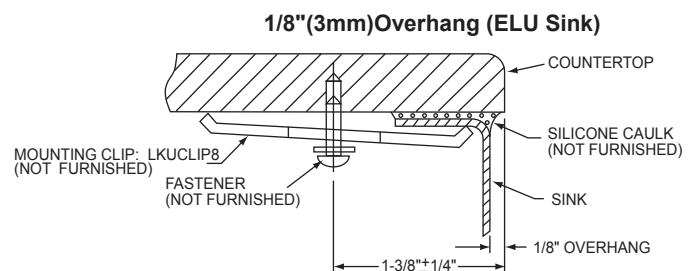

SINK PACKAGE(S)

| MODEL | SINK | BOTTOM GRID | QTY | DRAIN | QTY |
|---------------|------------|--------------|-----|-------|-----|
| ELU2816DBG | ELU2816 | LKWOBG2816SS | 1 | LK99 | 1 |
| ELU281610DBG | ELU281610 | LKWOBG2816SS | 1 | LK99 | 1 |
| ELU281612DBG | ELU281612 | LKWOBG2816SS | 1 | LK99 | 1 |
| ELUH2816DBG | ELUH2816 | LKWOBG2816SS | 1 | LK99 | 1 |
| ELUH281610DBG | ELUH281610 | LKWOBG2816SS | 1 | LK99 | 1 |
| ELUH281612DBG | ELUH281612 | LKWOBG2816SS | 1 | LK99 | 1 |

Model ELUH2816

Installation Profile of ELU and ELUH Single Bowl Models

The template provided with each sink provides the only type of installation recommended by Elkay.

SEE OTHER SIDE FOR PRODUCT DIMENSIONS.