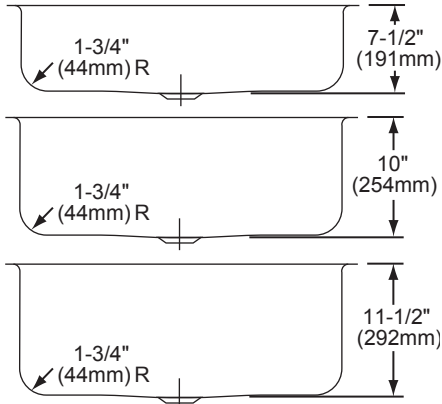

In keeping with our policy of continuing product improvement, Elkay reserves the right to change product specifications without notice. Please visit elkay.com for the most current version of Elkay product specification sheets.

This specification describes an Elkay product with design, quality, and functional benefits to the user. When making a comparison of others producers offerings, be certain these features are not overlooked.