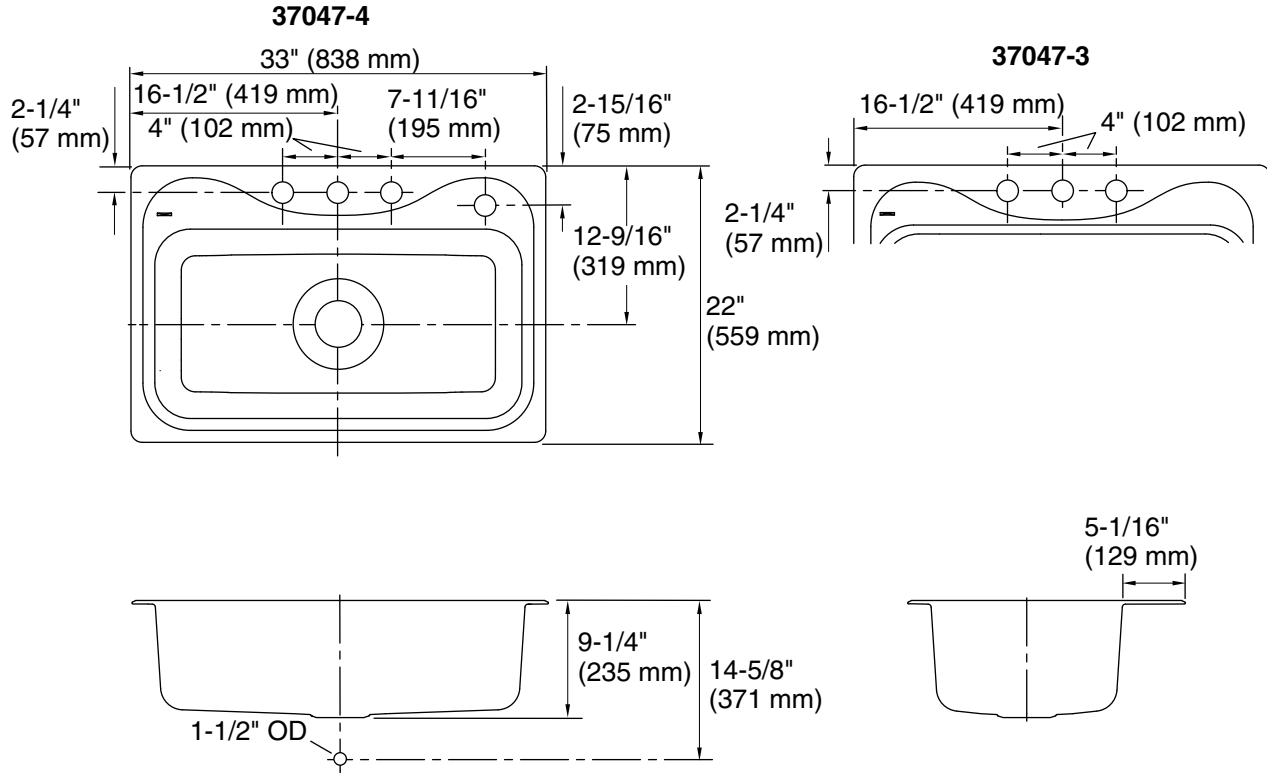

### Features

- 18-gauge stainless steel
- Includes SilentShield® sound-absorption technology
- Single bowl, ledge back sink
- Top-mount, rolled rim
- Satin deck finish
- Luster bowl finish
- 33" (838 mm) x 22" (559 mm) x 9-1/4" (235 mm)

## Technical Information

Fixture*:	
Bowl area	29-1/4" (743 mm) x 15" (381 mm)
Water depth	9" (229 mm)
Drain hole	Ø 3-5/8" (92 mm)
Faucet holes	Ø 1-7/16" (37 mm)
* Approximate measurements for comparison only.	
Cut-out template	1032929-7 (Available at <a href="http://sterlingplumbing.com">sterlingplumbing.com</a> )