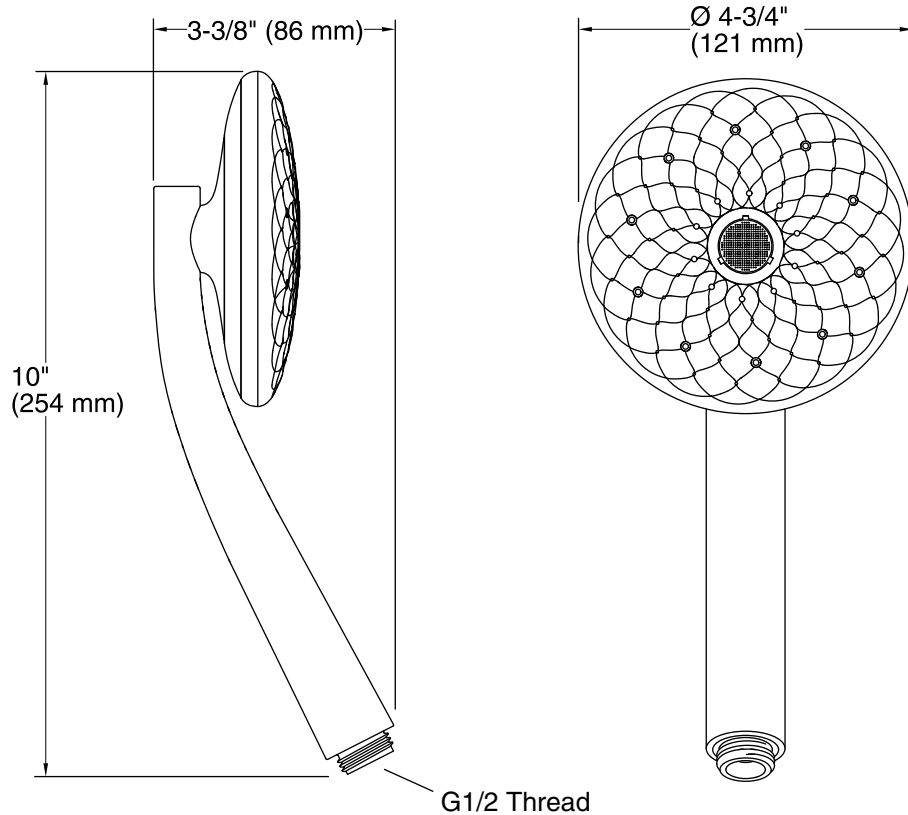

Technical Information

All product dimensions are nominal.

Handshower:

Rated maximum flow: 2 gal/min (7.6 l/min)

Notes

Install this product according to the installation guide.

Plumbing codes require approved backflow prevention devices to be installed in-line to handshowers. Please consult with local plumbing officials.

OBC compliant when installed to the specific requirements of these regulations.