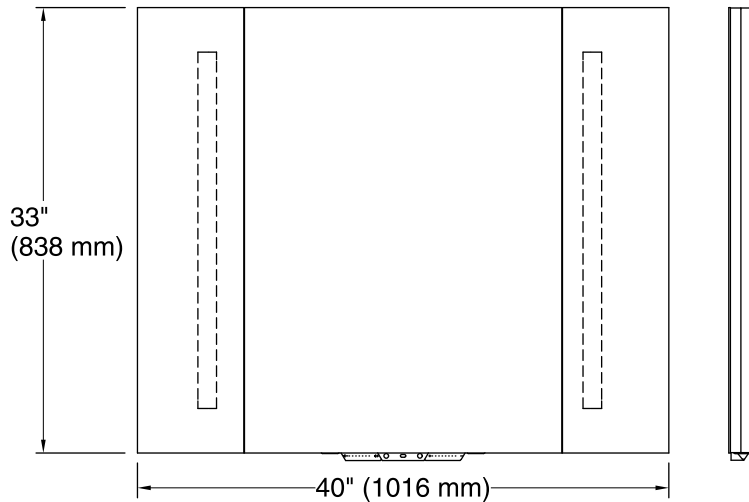

Required Electrical Service

One dedicated circuit required, protected with Class A Ground-Fault Circuit-Interrupter (GFCI) or Residual Current Device (RCD).

Lights: 120 V, 15 A, 60 Hz

Technical Information

All product dimensions are nominal.

Mirror type: Wall-mount pivot

Bluetooth® range: 33 ft (0.8 m)

Bluetooth® version: 4.0

Electrical component rating: Lights: 120 V, 0.3 A, 60 Hz, 36 W

Notes

Install this product according to the installation instructions.

Select the type of fastener based on the wall material. A minimum 20 lb (9.07 kg) load bearing fastener is recommended.

Install the fastener to a stud to avoid possible property and product damage.