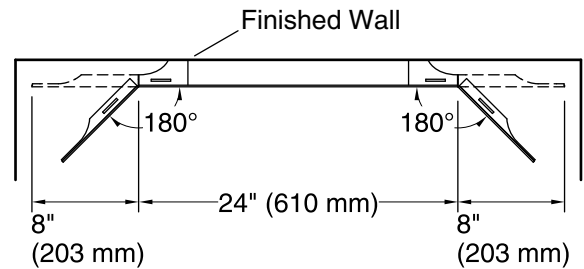

Required Electrical Service

One dedicated circuit required, protected with Class A Ground-Fault Circuit-Interrupter (GFCI) or Residual Current Device (RCD).

Lights: 120 V, 15 A, 60 Hz

Technical Information

All product dimensions are nominal.

Mirror type: Wall-mount pivot

Bluetooth® range: 33 ft (0.8 m)

Bluetooth® version: 4.0

Electrical component rating: Lights: 120 V, 0.3 A, 60 Hz, 36 W

Notes

Install this product according to the installation instructions.

Select the type of fastener based on the wall material. A minimum 20 lb (9.07 kg) load bearing fastener is recommended.

Install the fastener to a stud to avoid possible property and product damage.