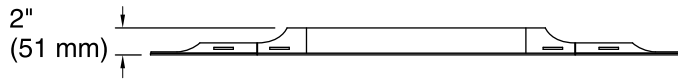

Required Electrical Service

One dedicated circuit required, protected with Class A Ground-Fault Circuit-Interrupter (GFCI) or Residual Current Device (RCD).

Lights: 120 V, 15 A, 60 Hz

Technical Information

All product dimensions are nominal.

Mirror type: Wall-mount pivot

Bluetooth® range: 33 ft (0.8 m)

Bluetooth® version: 4.0

Electrical component rating: Lights: 120 V, 0.3 A, 60 Hz, 36 W

Notes

Install this product according to the installation instructions.

Select the type of fastener based on the wall material. A minimum 20 lb (9.07 kg) load bearing fastener is recommended.

Install the fastener to a stud to avoid possible property and product damage.