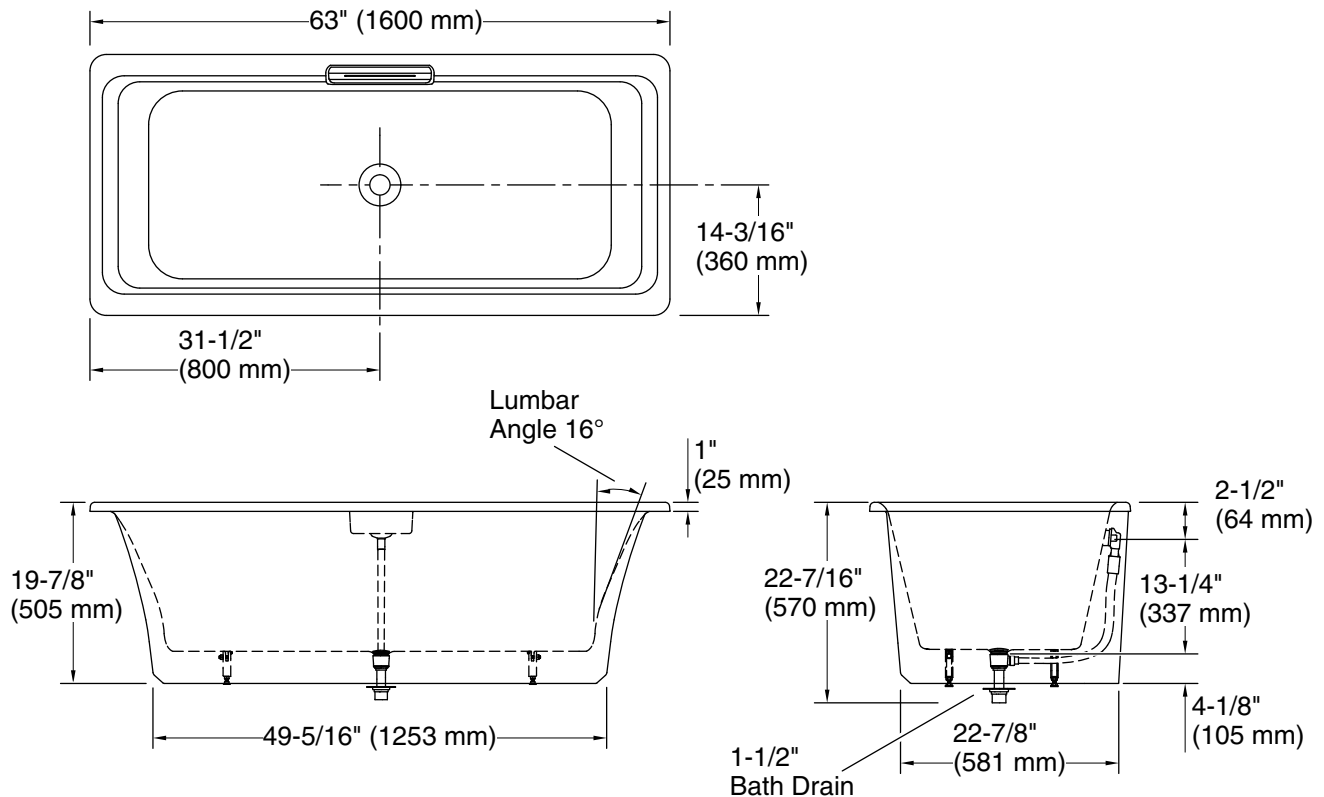

Features

- Freestanding design creates a striking focal point in your bathing area
- Rectangular basin creates a spacious bathing experience
- Integral lumbar support on both ends
- Slotted overflow allows for deep soaking
- 12-1/16" (306 mm) deep-soaking depth provides a luxurious bathing experience
- Safeguard® slip-resistant surface provides excellent traction underfoot
- Center drain
- Drain and integral overflow preinstalled to reduce installation time
- Color-matched pedestal base creates a sleek appearance
- Requires K-36361 Volute bath drain trim (sold separately)
- Low step-over height allows easy entry and exit

Material

- KOHLER® enameled cast iron bath
- Painted exterior in White
- Reinforced resin pedestal base with White painted finish
- Brass drain

Installation

- Freestanding

Required Products/Accessories

For freestanding installation
K-36361 Bath drain trim

Color	Code	Description
-------	------	-------------

	0	White
---	---	-------

Technical Information

All product dimensions are nominal.

Drain location:	Center
Basin area, bottom:	50-5/16" x 20-3/8" (1278 mm x 518 mm)
Basin area, top:	60-1/4" x 23-11/16" (1531 mm x 602 mm)
Weight:	338 lbs (153.3 kg)
Minimum floor load:	60.2 lbs/ft ² (293.9 kg/m ²)
Water depth:	12-1/8" (308 mm)
Water capacity:	45.97 gal (174 L)

Notes

Measure your actual product for rough-in details.

Install this product according to the installation instructions.

The hot water supply should be 70% of the capacity of the bath or greater. Installations will vary.