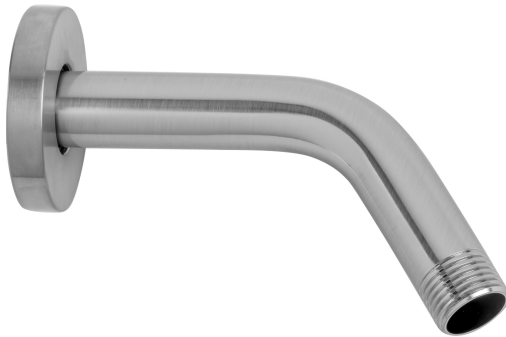

6" 60° Brass Showerarm with Contempo Escutcheon

Model #: 8041-E15-

FEATURES:

- Brass 60° shower arms
- 1/2" Male x 6" Male IPS
- 60° design allows for more downward angle of showerhead from standard 45° arm
- Other escutcheon styles and arm length options available. Contact JACLO
- Problem Solver - Excellent for increasing the angle of the showerhead as opposed to using 45° arm

AVAILABLE FINISHES:

Polished Chrome (PCH)	Satin Chrome (SC)	Bronze Umber (BU)
Satin Nickel (SN)	Pewter (PEW)	Caramel Bronze (CB)
Polished Nickel (PN)	Antique Brass (AB)	Antique Copper (ACU)
Oil-Rubbed Bronze (ORB)	Polished Brass (PB)	Polished Copper (PCU)
Vintage Bronze (VB)	Satin Brass (SB)	Matte Black (MBK)
Satin Gold (SG)	Polished Gold (PG)	Black Nickel (BKN)
White (WH)	Unlacquered Brass (ULB)	Satin Cooper (SCU)
Almond (ALD)	Amber (AMB)	Azure Blue (AZB)
Coral (COR)	Mint Green (GRN)	Stone Grey (GRY)
Lilac (LAC)	Light Blue (LBL)	Limon (LIM)
Plum (PLM)	Pink (PNK)	Red (RED)
Graphite (GPH)	Aged Urban Brass (AUB)	