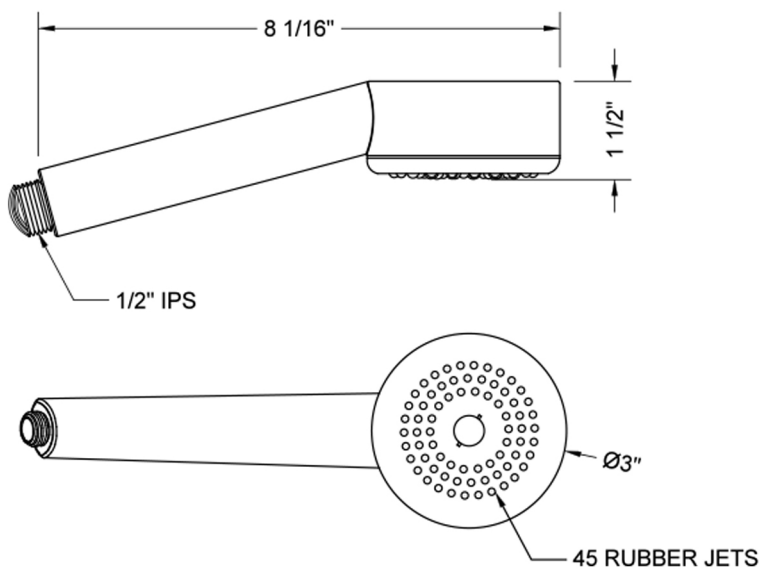

Cylindrica 1 Handshower - 2.0 GPM

Model #: S461-2.0-

FEATURES:

- Single function handshower with 3" face
- 1/2" IPS male threads
- Contemporary design
- Available flow rates: 2.5, 2.0, 1.75 & 1.5 GPM
- 2.0 GPM—WaterSense approved
- Not available in AUB, ULB, WH, JACLO=COLOR

SPECIFICATION DRAWING:

SPRAY PATTERNS:

COMPLIANCES:

CEC

Complies with: ASME A112.18.1-2012/CSA B125.1-12