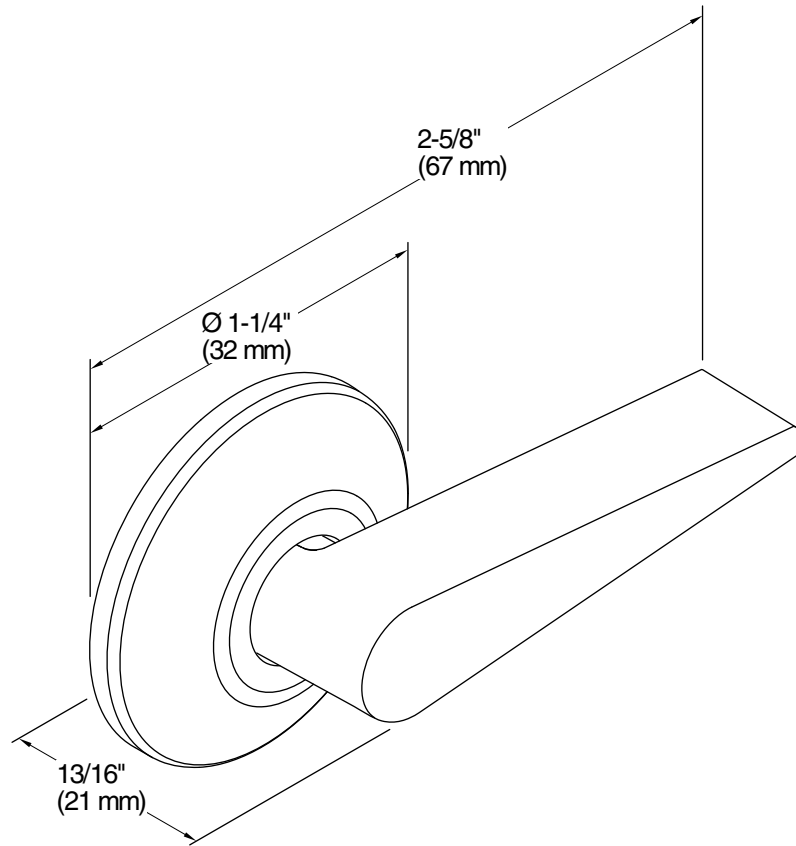

Technical Information

All product dimensions are nominal.

Material: Zinc, Stainless Steel