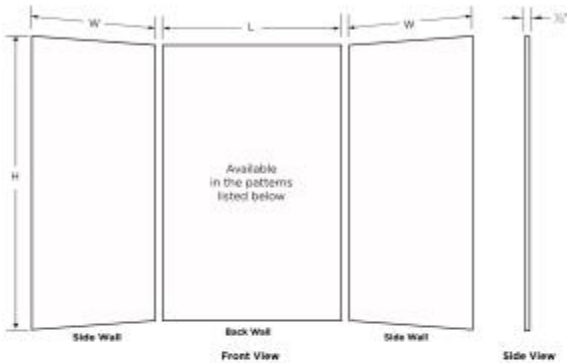

SMMK72-3662 36 x 62 x 72 Swanstone® Smooth Glue up Tub Wall Kit

Model number:

SMMK723662.130

Dimensions: 62" x 36" x 72"

Installation: Glue up

Material: Swanstone®

BUILDER SPECIFICATION DRAWING

3 Piece Wall Kit