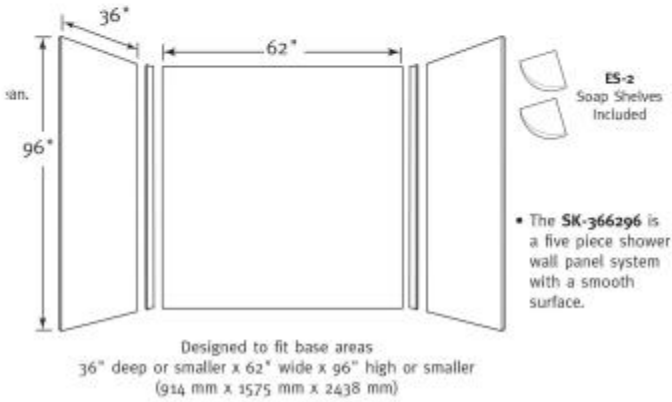

SK-366296 36 x 62 x 96 Swanstone Smooth Glue up Shower Wall Kit

Model number:

SK366296.226

Dimensions:

Installation: Glue up

Material: Swanstone

Standard Features:

- Swanstone Shower Kit designed to fit multiple shower floor sizes including ADA barrier free floors.
- Kit fits shower floors 36" deep x 60" wide or smaller. Panels are 96 inches tall.
- Extra inches make is easy to trim-to-size.
- Reinforced solid surface means color and texture run all the way through and cannot wear away.
- 96" Height eliminates need for batten strip.

SK-366296 36 x 62 x 96 Swanstone Smooth Glue up Shower Wall Kit

Model number:

SK366296.226

Dimensions:

Installation: Glue up

Material: Swanstone

Weight

236 lbs - 107 kg