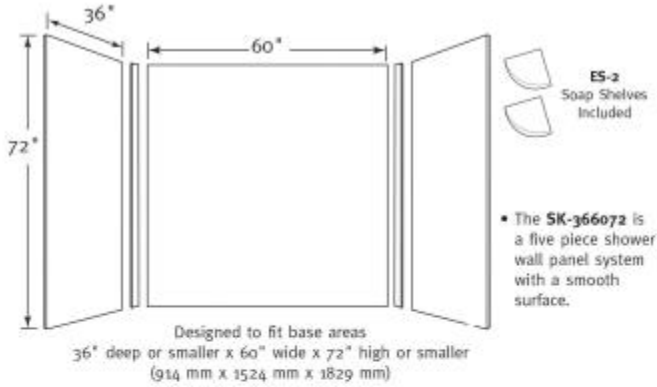

SK-366296 36 x 62 x 96 Swanstone Smooth Glue up Shower Wall Kit

Model number:

SK366296.226

Dimensions:

Installation: Glue up

Material: Swanstone

Standard Features:

- Swanstone Shower Kit designed to fit multiple shower floor sizes including ADA barrier free floors.
- Kit fits shower floors 36" deep x 60" wide or smaller. Panels are 96 inches tall.
- Extra inches make is easy to trim-to-size.
- Reinforced solid surface means color and texture run all the way through and cannot wear away.
- 96" Height eliminates need for batten strip.

SK-366296 36 x 62 x 96 Swanstone Smooth Glue up Shower Wall Kit

Model number:

SK366296.226

Dimensions:

Installation: Glue up

Material: Swanstone

Weight

236 lbs - 107 kg