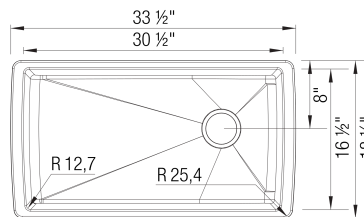

## Design and Planning Tips

- Min cabinet size: 36 in

What is included:  
Installation instructions, Cut-out template, Limited  
Lifetime Warranty

To protect from damage, sink must ship on a  
pallet