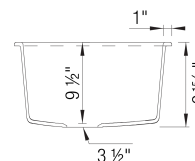

Warranty

BLANCO offers a limited lifetime warranty on all sinks and faucets, as well as a one-year warranty on all custom accessories.

Code/Standards Compliance

BLANCO sinks and faucets are third-party tested and certified to standards and listed by applicable certification bodies. For more information on individual product listings, contact our office or listing organization.

View our how-to videos to learn more about installing and caring for BLANCO products:
<https://www.blanco.com/us-en/service/how-to-videos/how-to-videos-for-sinks/>

Questions? Contact us today

BLANCO America, Inc.
110 Mount Holly By-Pass
Lumberton, NJ 08048

Phone & Fax
Phone: 888-668-6201
Fax: 609-668-6211

While BLANCO endeavors to provide accurate information, all dimensions are nominal, cannot be guaranteed, and are subject to change or cancellation. BLANCO assumes no responsibility for use of superseded or voided specifications.