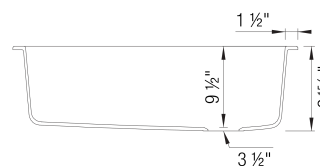

## Design and Planning Tips

- Min cabinet size: 36 in

What is included:  
Installation instructions, Cut-out template, Limited  
Lifetime Warranty

To protect from damage, sink must ship on a  
pallet