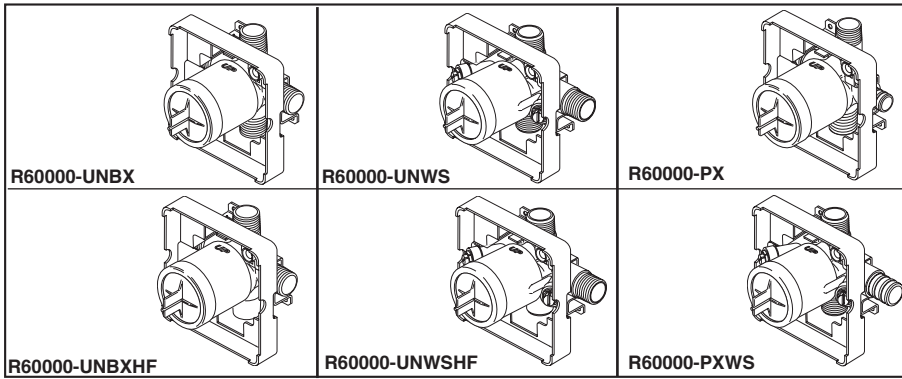

## MULTICHOICE® UNIVERSAL ROUGH VALVE BODY

Submitted Model No.: \_\_\_\_\_

Specific Features: \_\_\_\_\_

**RP74785** Available Extension Kit

Brizo Kitchen & Bath Company reserves the right (1) to make changes in specifications and materials, and (2) to change or discontinue models, both without notice or obligation. Dimensions are for reference only. See current full-line price book or [www.brizo.com](http://www.brizo.com) for finish options and product availability.

BSP-B-R60000 Rev. E

- R60000-UNBX (Universal Single Box Model)
- R60000-UNBXHF (High Flow Shower Only)
- R60000-UNWS (Universal with Stops)
- R60000-UNWSHF (High Flow with Stops Shower Only)
- R60000-PX (Pex Crimp Inlets with UN Outlets)
- R60000-PXWS (Pex Crimp Inlets with Stops And UN Outlets)

### STANDARD SPECIFICATIONS:

- Forged brass body.
- Back-to-Back installation capabilities.
- Can be tested with air (200 PSI) or water (300 PSI) without valve using supplied test cap.
- Square plasterguard allows for right angle cuts.
- Thin wall mounting.
- For use with MultiChoice® Universal single or dual function trim. Cartridge ships with trim.
- 1/2" outlets and connections.