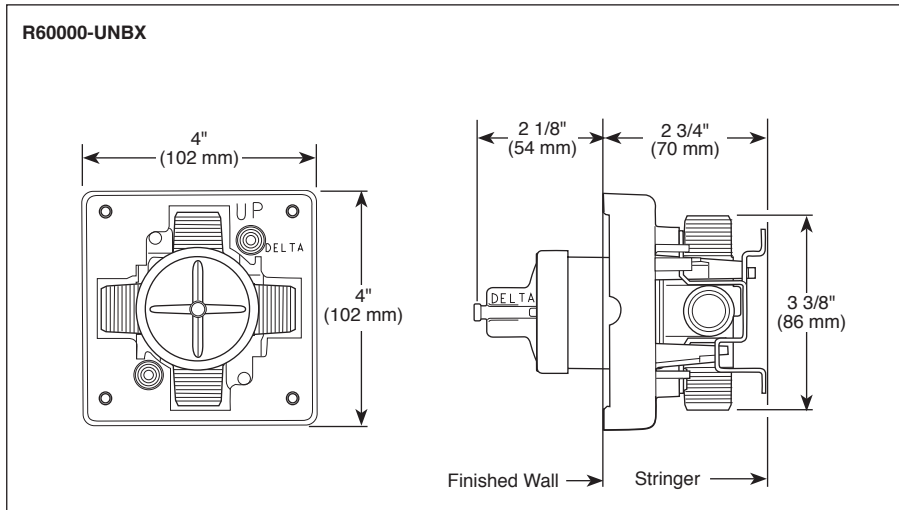

BRIZO®

MULTICHOICE® UNIVERSAL ROUGH VALVE BODY

Submitted Model No.: _____

Specific Features: _____

RP74785 Available Extension Kit

Brizo Kitchen & Bath Company reserves the right (1) to make changes in specifications and materials, and (2) to change or discontinue models, both without notice or obligation. Dimensions are for reference only. See current full-line price book or www.brizo.com for finish options and product availability.

BSP-B-R60000 Rev. E

- R60000-UNBX (Universal Single Box Model)
- R60000-UNBXHF (High Flow Shower Only)
- R60000-UNWS (Universal with Stops)
- R60000-UNWSHF (High Flow with Stops Shower Only)
- R60000-PX (Pex Crimp Inlets with UN Outlets)
- R60000-PXWS (Pex Crimp Inlets with Stops And UN Outlets)

STANDARD SPECIFICATIONS:

- Forged brass body.
- Back-to-Back installation capabilities.
- Can be tested with air (200 PSI) or water (300 PSI) without valve using supplied test cap.
- Square plasterguard allows for right angle cuts.
- Thin wall mounting.
- For use with MultiChoice® Universal single or dual function trim. Cartridge ships with trim.
- 1/2" outlets and connections.

Note: No tub outlet in HF model.

Note: Should use proper fitting with each type (copper tubing, iron pipe, and pex fitting).

Note: Should use proper tooling with crimping pex fitting.

Note: UN indicates Universal type fitting and is 1/2" NPT male thread with 1/2" C.W.T. female sweat.

WARRANTY

- Lifetime limited warranty on parts (other than electronic parts and batteries) and finishes: or, for commercial users, for 5 years from date of purchase.
- 5 year limited warranty on electronic parts (other than batteries); or, for commercial users, for 1 year from the date of purchase. No warranty is provided on batteries.

COMPLIES WITH: