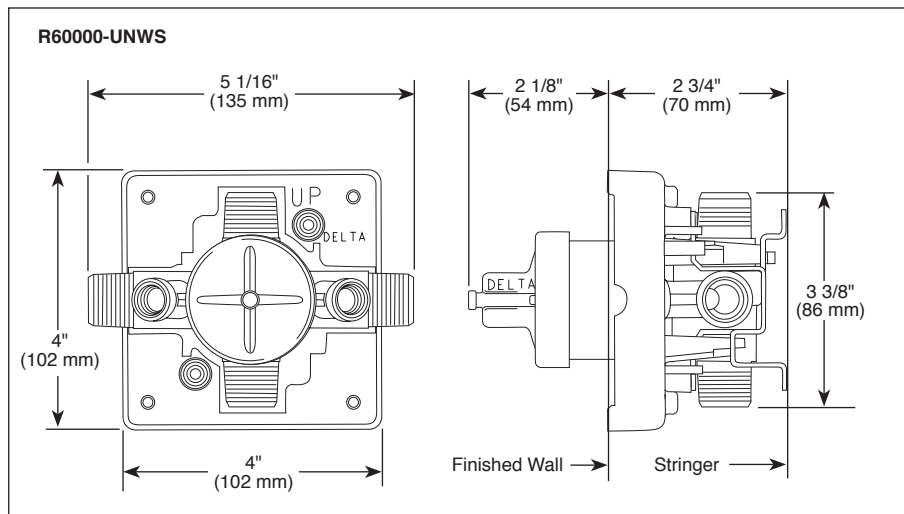

BRIZO®

MULTICHOICE® UNIVERSAL ROUGH VALVE BODY

Submitted Model No.: _____

Specific Features: _____

RP74785 Available Extension Kit

Brizo Kitchen & Bath Company reserves the right (1) to make changes in specifications and materials, and (2) to change or discontinue models, both without notice or obligation. Dimensions are for reference only. See current full-line price book or www.brizo.com for finish options and product availability.

BSP-B-R60000 Rev. E

- R60000-UNBX (Universal Single Box Model)
- R60000-UNBXHF (High Flow Shower Only)
- R60000-UNWS (Universal with Stops)
- R60000-UNWSHF (High Flow with Stops Shower Only)
- R60000-PX (Pex Crimp Inlets with UN Outlets)
- R60000-PXWS (Pex Crimp Inlets with Stops And UN Outlets)

STANDARD SPECIFICATIONS:

- Forged brass body.
- Back-to-Back installation capabilities.
- Can be tested with air (200 PSI) or water (300 PSI) without valve using supplied test cap.
- Square plasterguard allows for right angle cuts.
- Thin wall mounting.
- For use with MultiChoice® Universal single or dual function trim. Cartridge ships with trim.
- 1/2" outlets and connections.

Note: No tub outlet in HF model.

Note: Should use proper fitting with each type (copper tubing, iron pipe, and pex fitting).

Note: Should use proper tooling with crimping pex fitting.

Note: UN indicates Universal type fitting and is 1/2" NPT male thread with 1/2" C.W.T. female sweat.

WARRANTY

- Lifetime limited warranty on parts (other than electronic parts and batteries) and finishes: or, for commercial users, for 5 years from date of purchase.
- 5 year limited warranty on electronic parts (other than batteries); or, for commercial users, for 1 year from the date of purchase. No warranty is provided on batteries.

COMPLIES WITH: