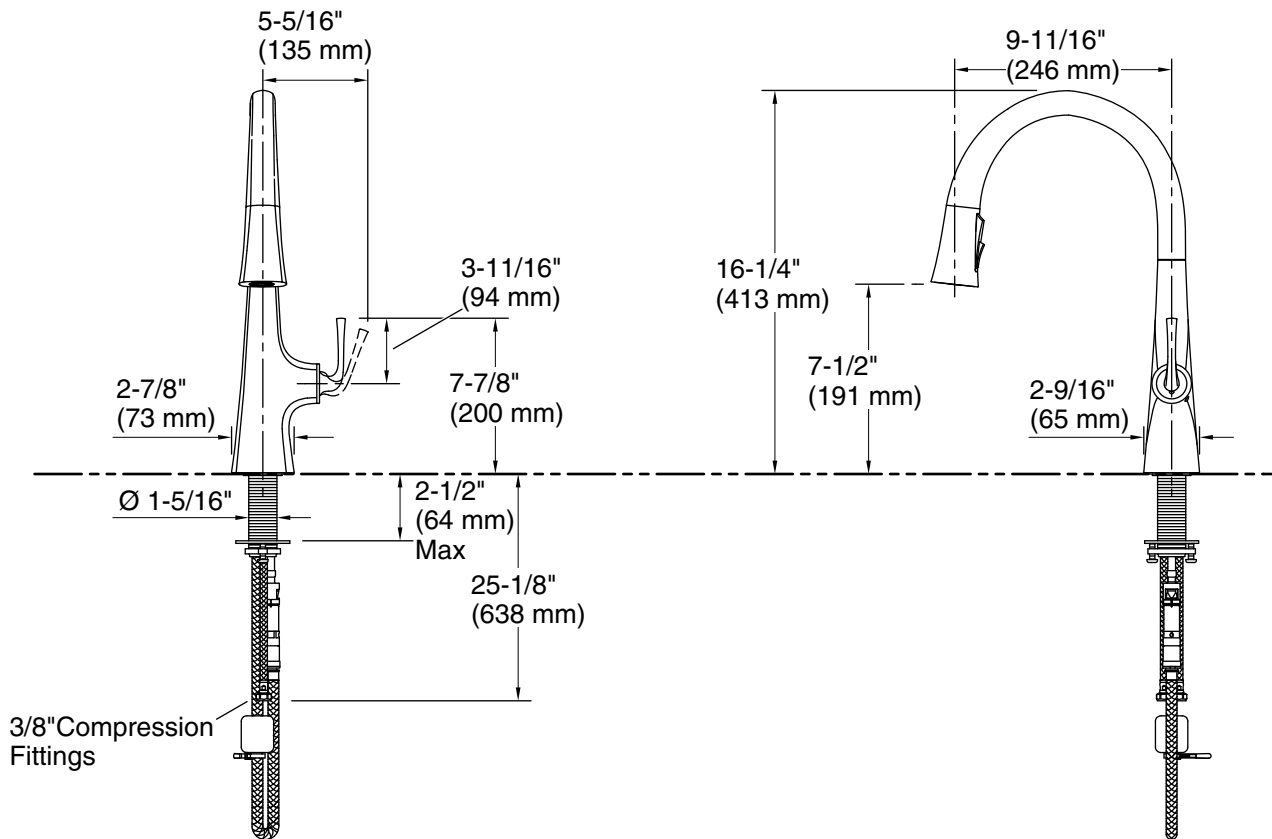

Features

- Three-function pull-down sprayhead with touch-control allows you to switch between stream, Sweep™ spray and BerrySoft™ spray
- Sweep™ spray features specially angled nozzles that form a wide, powerful blade of water to sweep your dishes and sink clean
- Unique three-function sprayhead allows you to tackle tasks such as cleaning, rinsing and filling with Sweep™ Spray, BerrySoft™ spray, and aerated stream
- ProMotion™ technology's light, quiet braided hose and swiveling ball joint make the pull-down sprayhead easier and more comfortable to use
- High-arch 270° rotating swing spout offers vertical clearance for tall cookware and pitchers
- 9-11/16" (246 mm) swing spout reach
- 1.5 gpm (5.7 lpm) maximum flow rate at 60 psi (4.14 bar)
- Single lever handle makes adjusting water temperature easy.
- Temperature memory allows faucet to be turned on and off at the temperature set during prior usage
- MasterClean™ sprayface features an easy-to-clean surface that withstands mineral buildup
- KOHLER ceramic disc valves exceed industry longevity standards for a lifetime of durable performance
- DockNetik™ secure docking system locks sprayhead into place when not in use

Adapters, Rough-in and Extension Kits

1012715 Range: 2-1/2" (64 mm) -
4-5/8" (118 mm)

ADA CSA B651

Codes/Standards

ASME A112.18.1/CSA B125.1
NSF/ANSI/CAN 61
NSF/ANSI/CAN 372
All applicable US Federal and State material regulations
DOE - Energy Policy Act 1992
California Energy Commission (CEC)
ADA
ICC/ANSI A117.1
CSA B651

Technical Information

All product dimensions are nominal.

Drain included: No

Spout:

Spout reach: 9-11/16" (246 mm)

Notes

Install this product according to the installation instructions.

ADA complaint for faucet handles only.