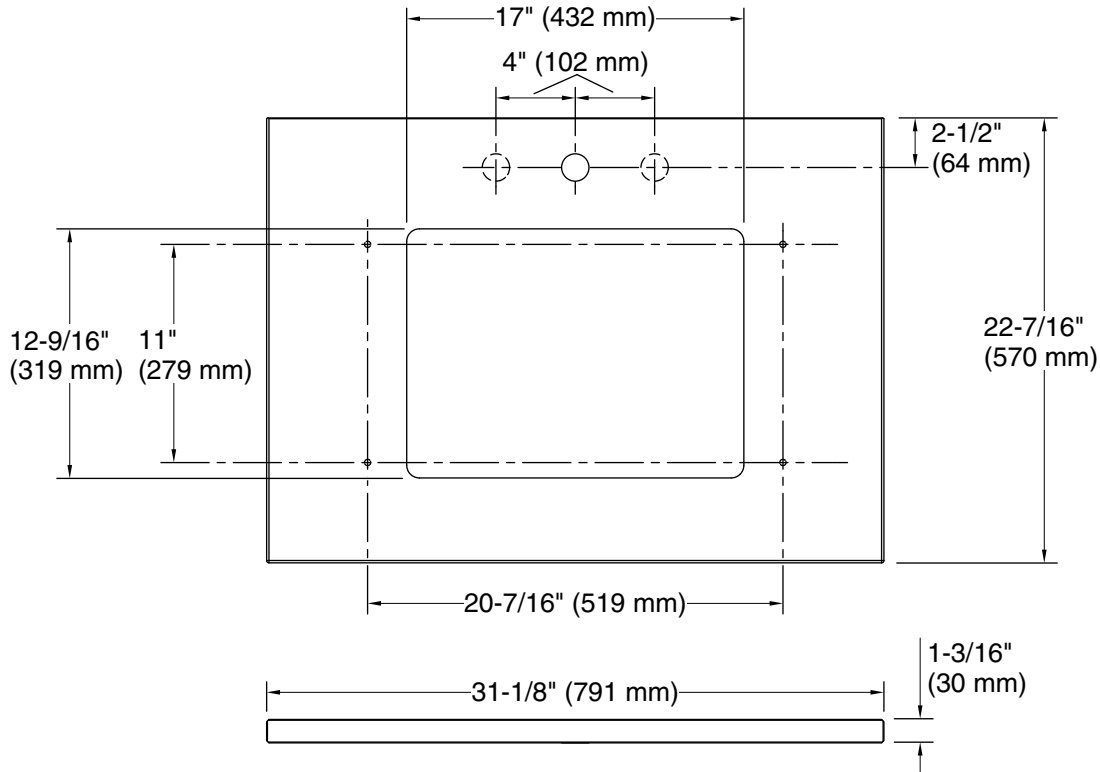

Technical Information

All product dimensions are nominal.

Installation: Vanity top/ITB

Number of deck holes: 1

Notes

Install this product according to the installation instructions.