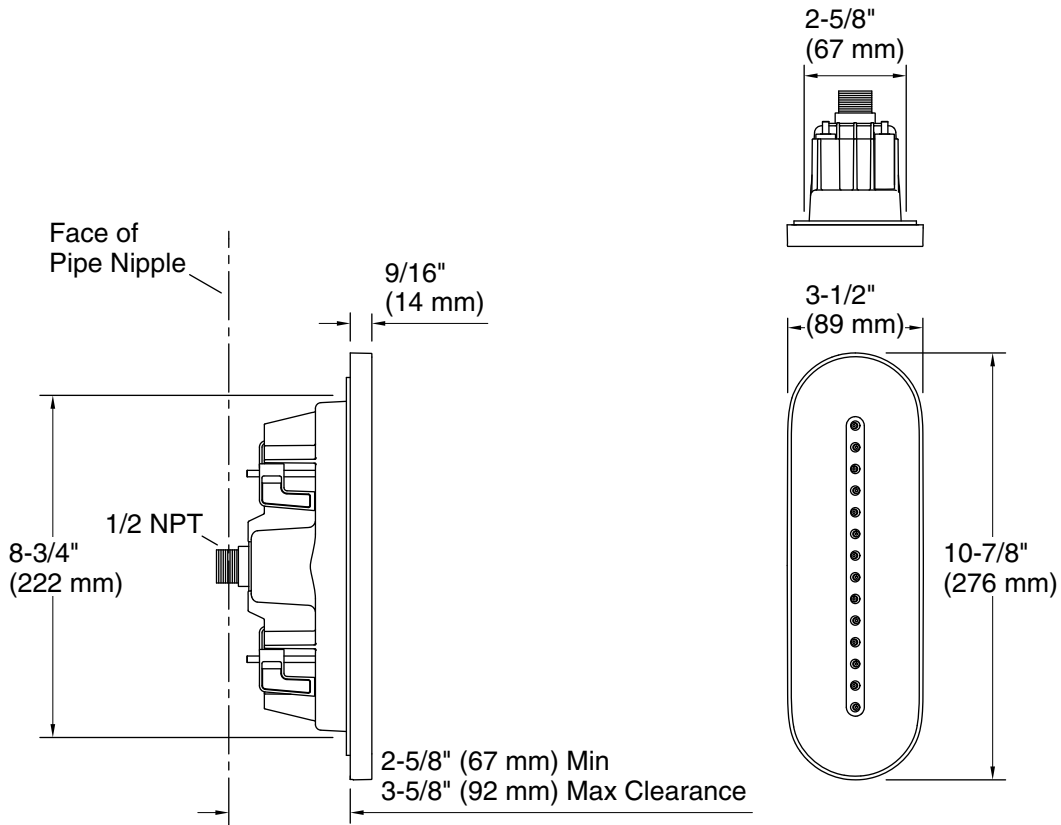

Technical Information

All product dimensions are nominal.

Drain included: No

Notes

Install this product according to the installation instructions.