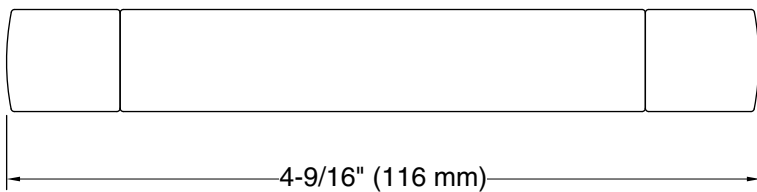

Technical Information

All product dimensions are nominal.

Material: Zinc

Notes

Install this product according to the installation instructions.