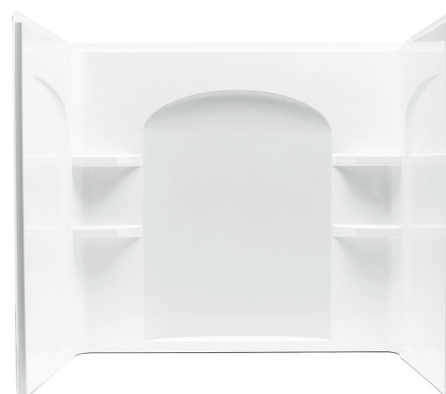

Ensemble™

60" x 32" Curve Wall Set w/Backer Boards
71224106

Features

- Modular design allows it to be moved around corners and through doorways with ease.
- Durable high gloss finish.
- Curve wall with a smooth, contemporary look and ample shelving.

Material

- Compression molded from our exclusive solid Vikrell® material.

Installation

- Some caulk required for proper installation.
- Wall surround includes backer boards for future grab bar installation.

Recommended Accessories

5325EZ-59 Frameless Sliding Bath Door
5425-59 Frameless Sliding Bath Door
5427-59 Frameless Sliding Bath Door
542808-59 Frameless Sliding Bath Door
80001012 12" Grab Bar
80001018 18" Grab Bar
80001024 24" Grab Bar
80011032 32" Grab Bar
80001036 36" Grab Bar

Codes/Standards

CSA B45.5/IAPMO Z124
ASTM E162
ASTM E662
Greenguard UL 2818 - Gold

Warranty – Bathing Fixtures (and) Kitchen and Utility Sinks Made of Solid Vikrell® Material

See website for detailed warranty information.

Available Color/Finishes

Color tiles intended for reference only.

Color	Code	Description
	0	White
	96	KOHLER Biscuit

USA/Canada: 1-800-STERLING (1-800-783-7546)

Kohler Co. reserves the right to make revisions without notice to product specifications.

For the most current Specification Sheet, go to www.sterlingplumbing.com.

6-13-2018 16:05