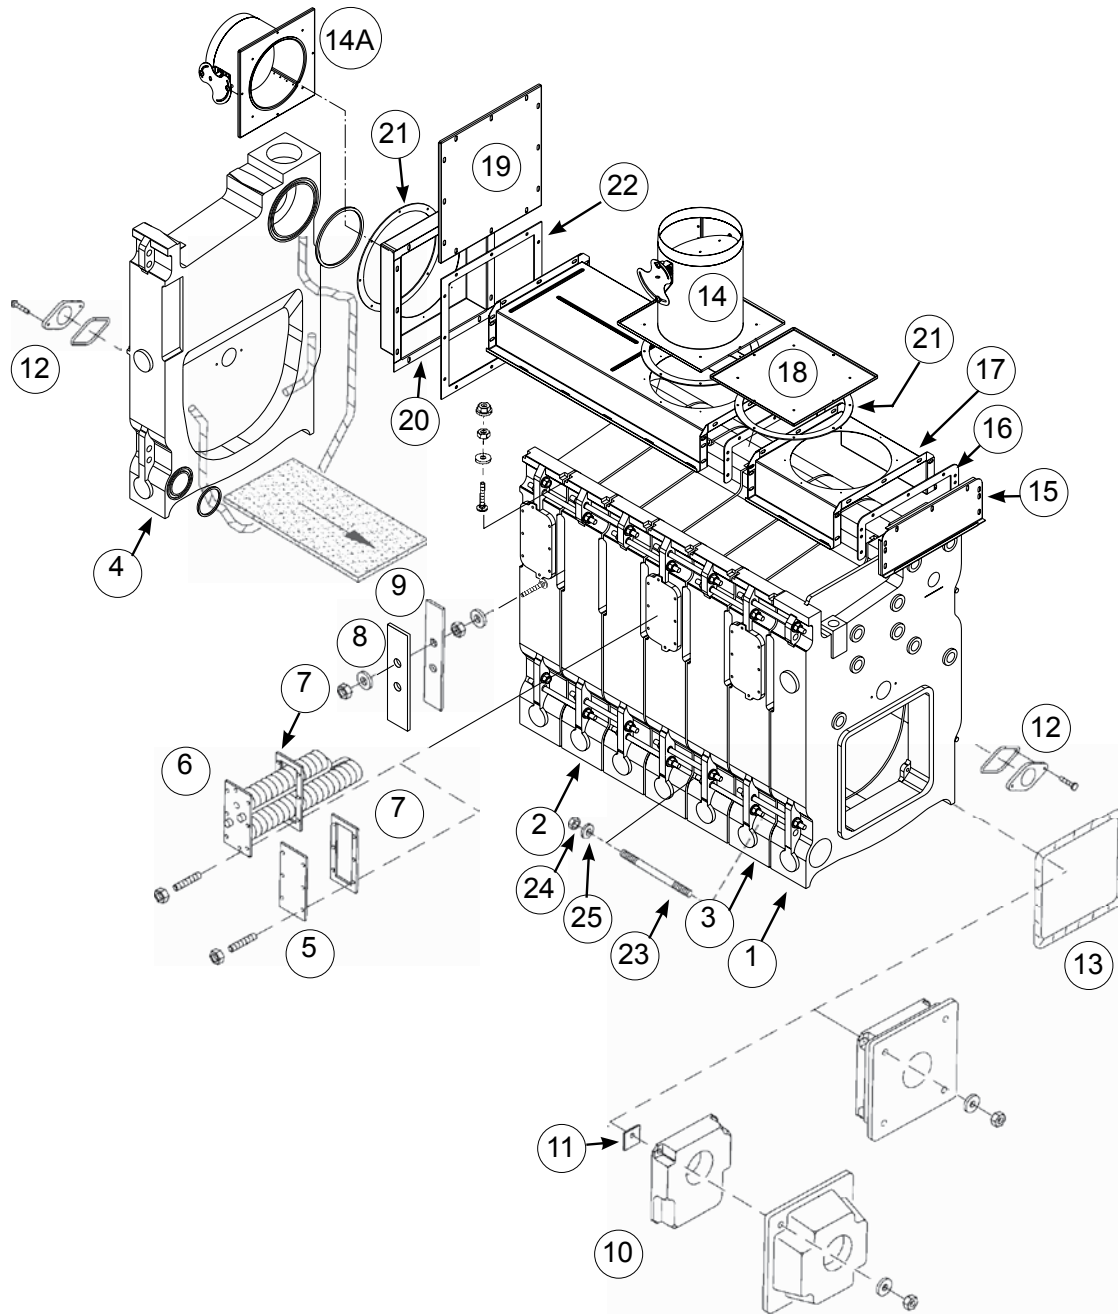

80 Boiler Assembly

Fig. No.	Part No.	Description
1	315-700-100	Front Section 8013
2	315-700-120	Intermediate Section, regular 8015
	315-700-130	Intermediate Section with special side tappings 8017
	315-700-150	Intermediate Section, supply (steam boilers) 8014
3	315-700-140	Intermediate Section, tankless 8016
4	315-700-110	Back Section 8018
5	385-700-200	Heater Cover Plate carton (Includes: cover plate, gasket, studs, nuts)
6	590-921-917	Tankless Heater Carton (Includes: tankless heater, gasket, studs, nuts)
7	590-317-550	Heater Gasket
8	450-030-928	Cleanout Plate