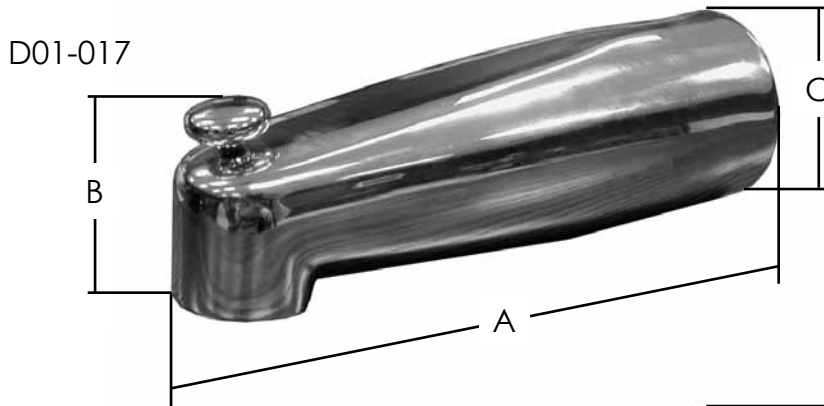

## 9" CHROME PLATED TUB SPOUTS

### features and benefits:

- One piece design
- 1/2" nose connection
- Solid brass construction

This product and others like it can be found in the Jones Stephens catalog. Call today to order your catalog or download it from our website:  
[www.plumbest.com](http://www.plumbest.com)

PART NO.	DESCRIPTION	A	B	C
□ D01-017	9" CP brass diverter spout	9"	3 3/8"	2 3/4" ID
□ D01-018	9" CP brass tub spout	9"	2"	2 3/4" ID

Jones Stephens Corporation  
3249 Moody Parkway • Moody, Alabama 35004  
Toll Free Phone: 1-800-355-6637 • Toll Free Fax: 1-800-462-6991  
[www.plumbest.com](http://www.plumbest.com)