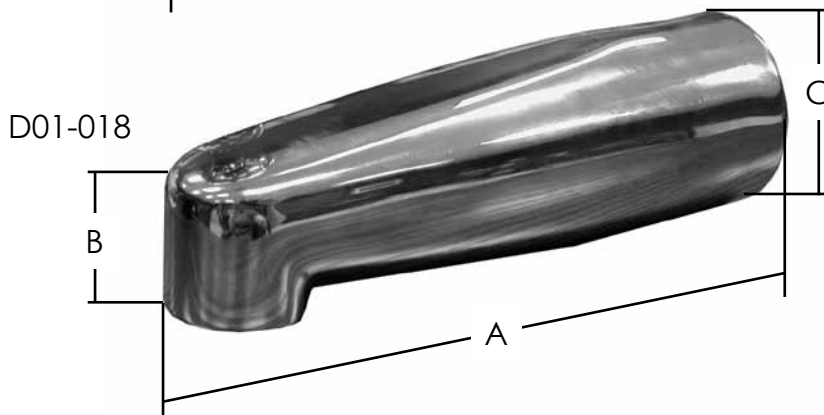

## 9" CHROME PLATED TUB SPOUTS

### features and benefits:

- One piece design
- 1/2" nose connection
- Solid brass construction

This product and others like it can be found in the Jones Stephens catalog. Call today to order your catalog or download it from our website:  
[www.plumbest.com](http://www.plumbest.com)

PART NO.	DESCRIPTION	A	B	C
□ D01-017	9" CP brass diverter spout	9"	3 3/8"	2 3/4" ID
□ D01-018	9" CP brass tub spout	9"	2"	2 3/4" ID

Jones Stephens Corporation  
3249 Moody Parkway • Moody, Alabama 35004  
Toll Free Phone: 1-800-355-6637 • Toll Free Fax: 1-800-462-6991  
[www.plumbest.com](http://www.plumbest.com)