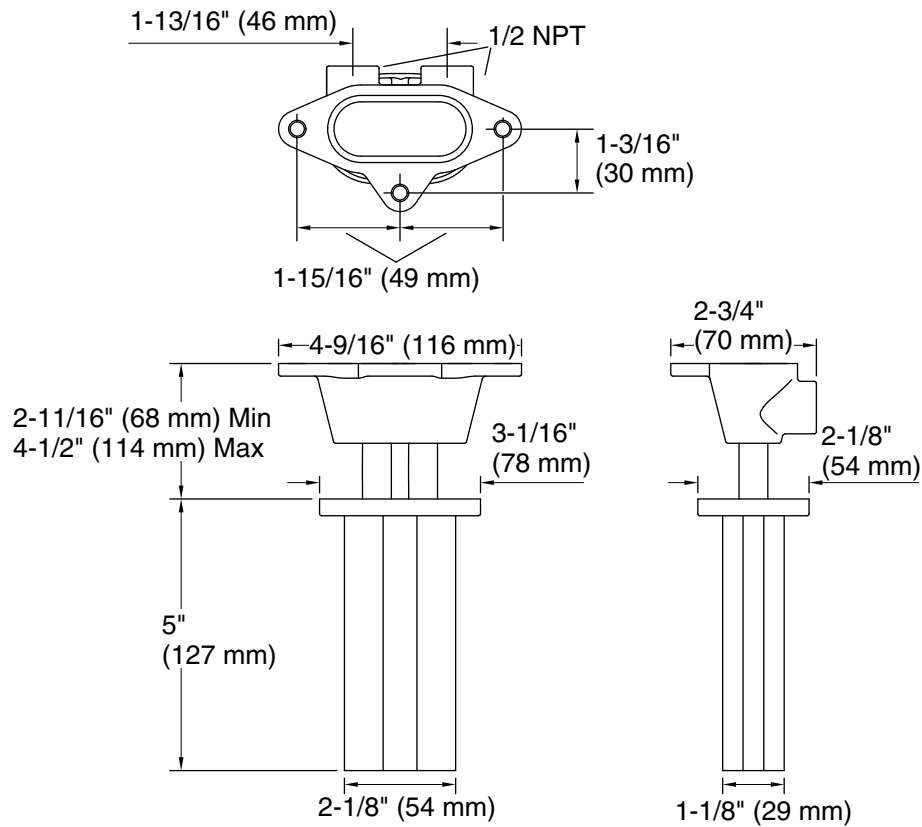

KOHLER Faucets 5" ceiling-mount two-function rainhead arm and flange

Statement™

K-26325

Technical Information

All product dimensions are nominal.

1-800-4KOHLER (1-800-456-4537)

Kohler Co. reserves the right to make revisions without notice to product specifications.

For the most current Specification Sheet, go to www.kohler.com.

4-3-2023 22:38 - US/CA/MX

THE BOLD LOOK
OF **KOHLER**®