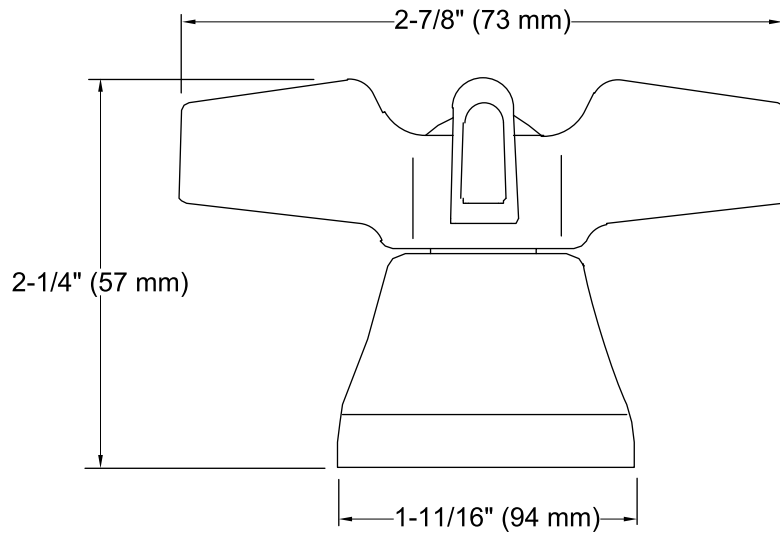

Color	Code	Description
-------	------	-------------

	CP	Polished Chrome
--	----	-----------------

Technical Information

All product dimensions are nominal.

Notes

Install this product according to the installation guide.