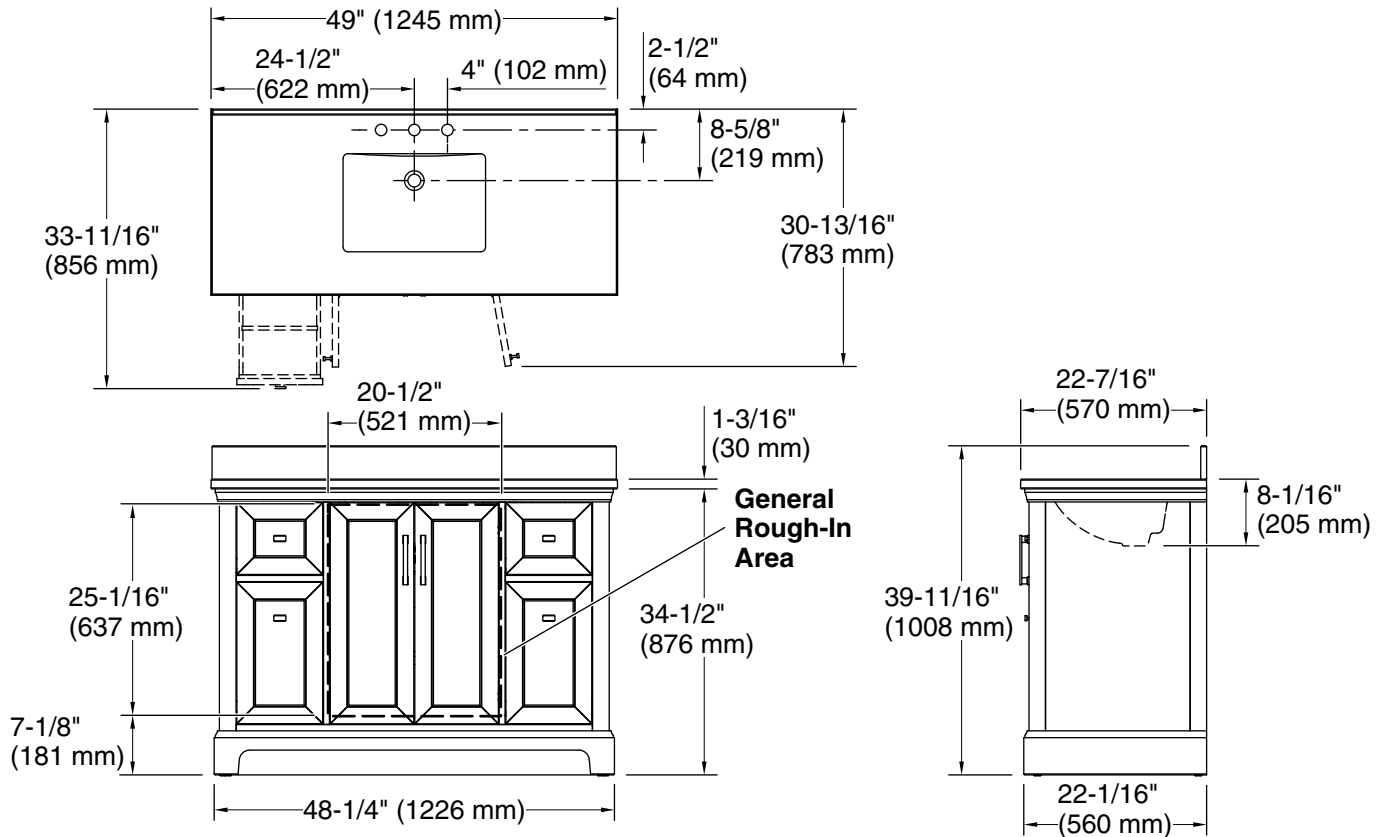

Technical Information

All product dimensions are nominal.

Notes

Install this product according to the installation instructions.

Select the type of fastener based upon the wall material. Two 250 lb (113.4 kg) minimum load bearing fasteners are recommended.