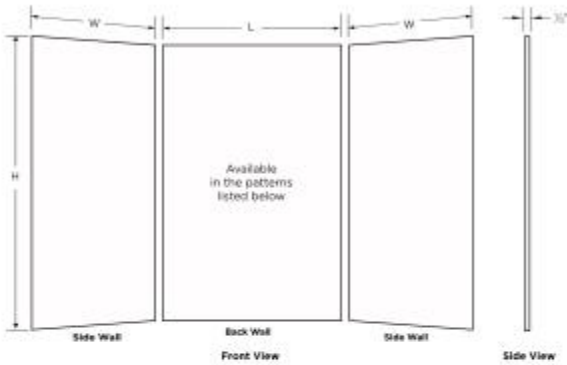

MSMK72-3062 30 x 62 x 72 Swanstone® Modern Subway Tile Glue up

Model number:

MSMK723062.218

Dimensions: 62" x 30" x 72"

Installation: Glue up

Material: Swanstone®

BUILDER SPECIFICATION DRAWING

3 Piece Wall Kit