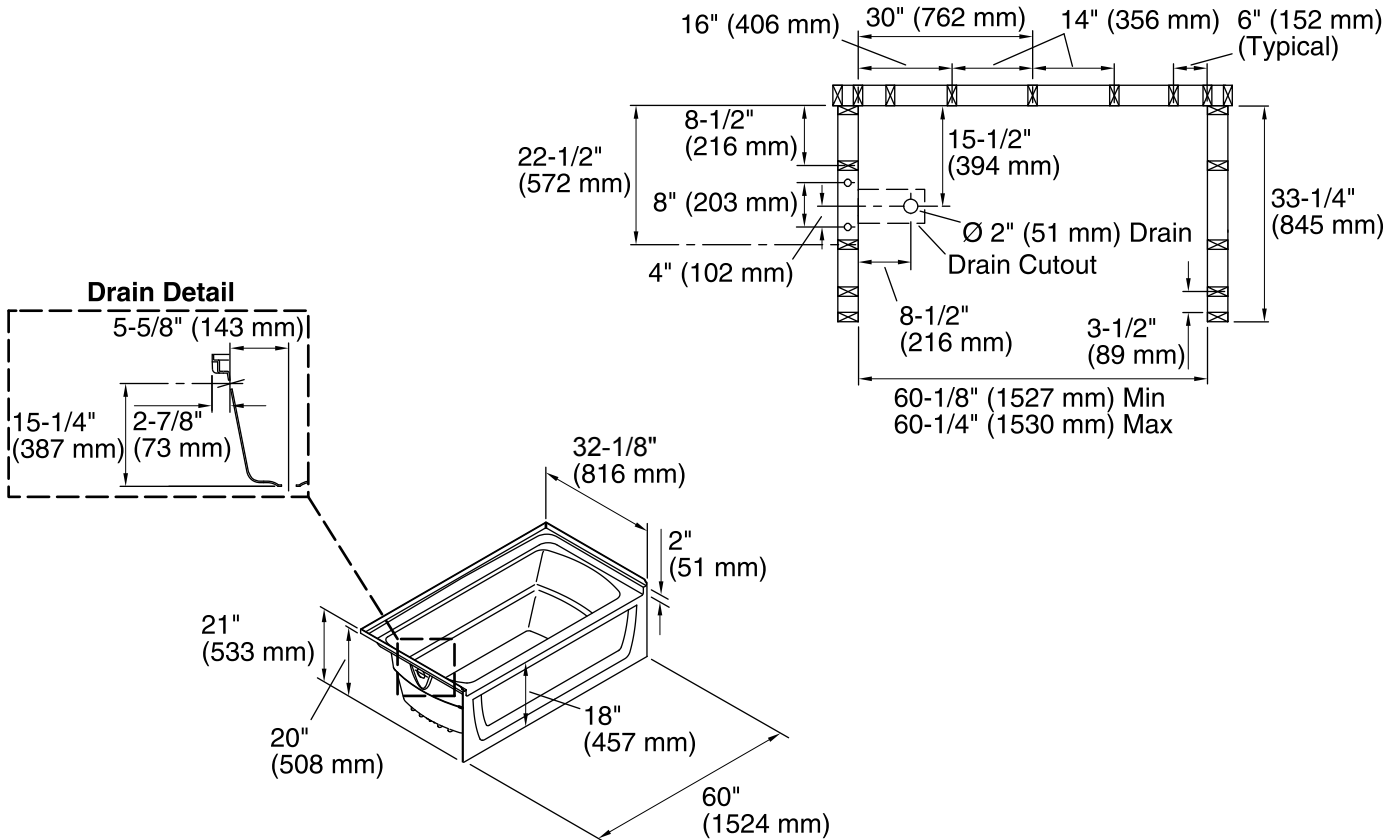

Features

- Extra deep bathing well for added comfort
- Designed with an 18" apron
- Made from solid Vikrell material for strength, durability, and lasting beauty
- Durable high-gloss finish provides a smooth, shiny surface that is easy to clean
- Gently sloping bath with integral apron
- 2" wainscot allows tile installation above bath deck
- Conforms to ANSI Z124.1.2 and CSA B45.1 National Consensus Standards
- ADA adaptable when installed per the requirements of the Accessibility Guidelines, Section 608 Shower Stalls, of the Act

See website for detailed warranty information.

Available Color/Finishes

Color tiles intended for reference only.

Color	Code	Description
	0	White
	96	KOHLER Biscuit

Technical Information

All product dimensions are nominal.

- Installation: 3-Wall Alcove
- Drain location: Left
- Basin area, bottom: 42" x 20" (1067 mm x 508 mm)
- Basin area, top: 54" x 26" (1372 mm x 660 mm)
- Water depth: 13-3/4" (349 mm)
- Water capacity: 55 gal (208.2 L)
- Minimum flat for door: 3" (76 mm)
- Maximum door width: 57-11/16" (1465 mm)