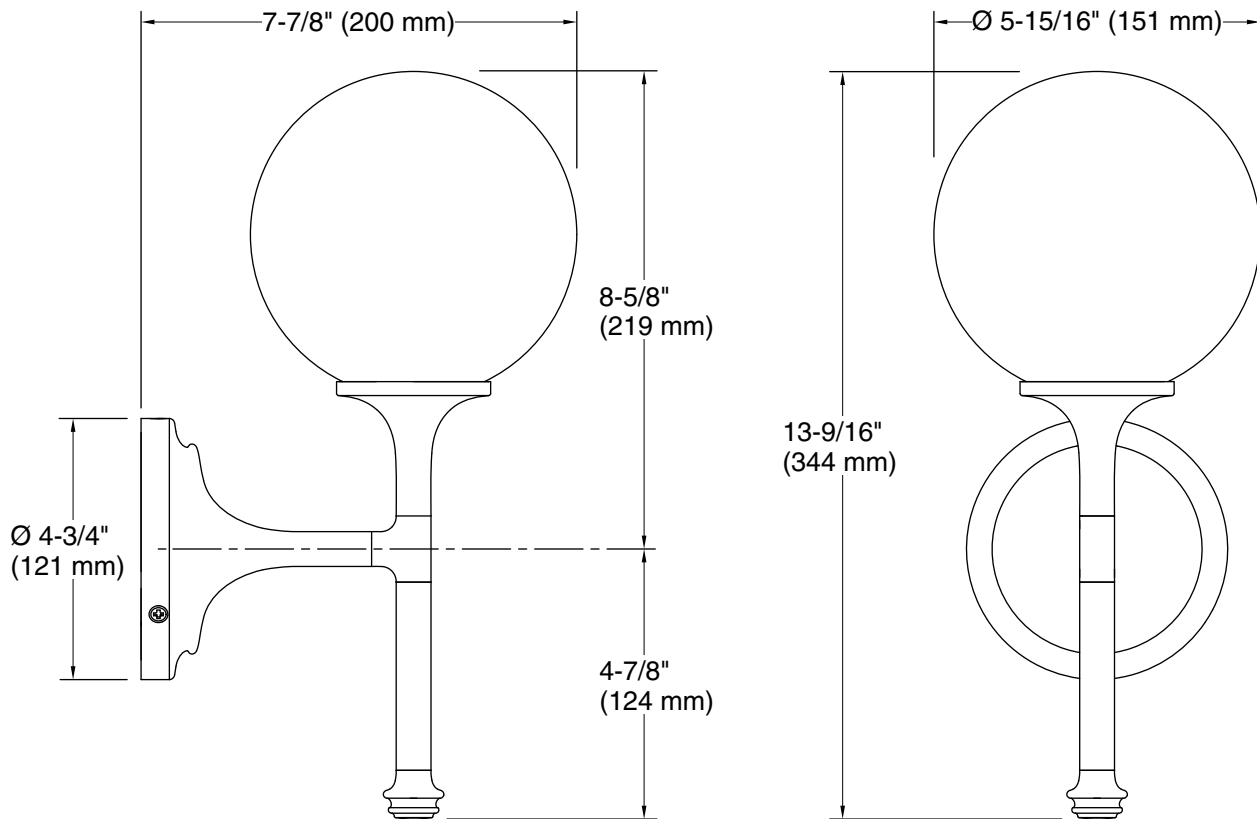

Required Electrical Service

One circuit required.

120 V, 60 Hz

Technical Information

All product dimensions are nominal.

Installation Type:	Wall-mount
Material:	Steel, Aluminum, Zinc, Glass
Number of Lights:	1
Lighting Type:	Socket-based
Socket Type:	E-12 Candelabra
Number of Shades:	1
Shade Type:	Glass - clear