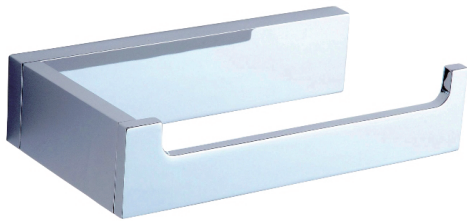

BERLIN COLLECTION

Tissue Holder
Item # 232151

FEATURES

- Modern styling
- Durable finishes
- Concealed installation

WARRANTY

- Lifetime limited (Residential use)
- One Year (Commercial use)

FINISHES STOCKED IN