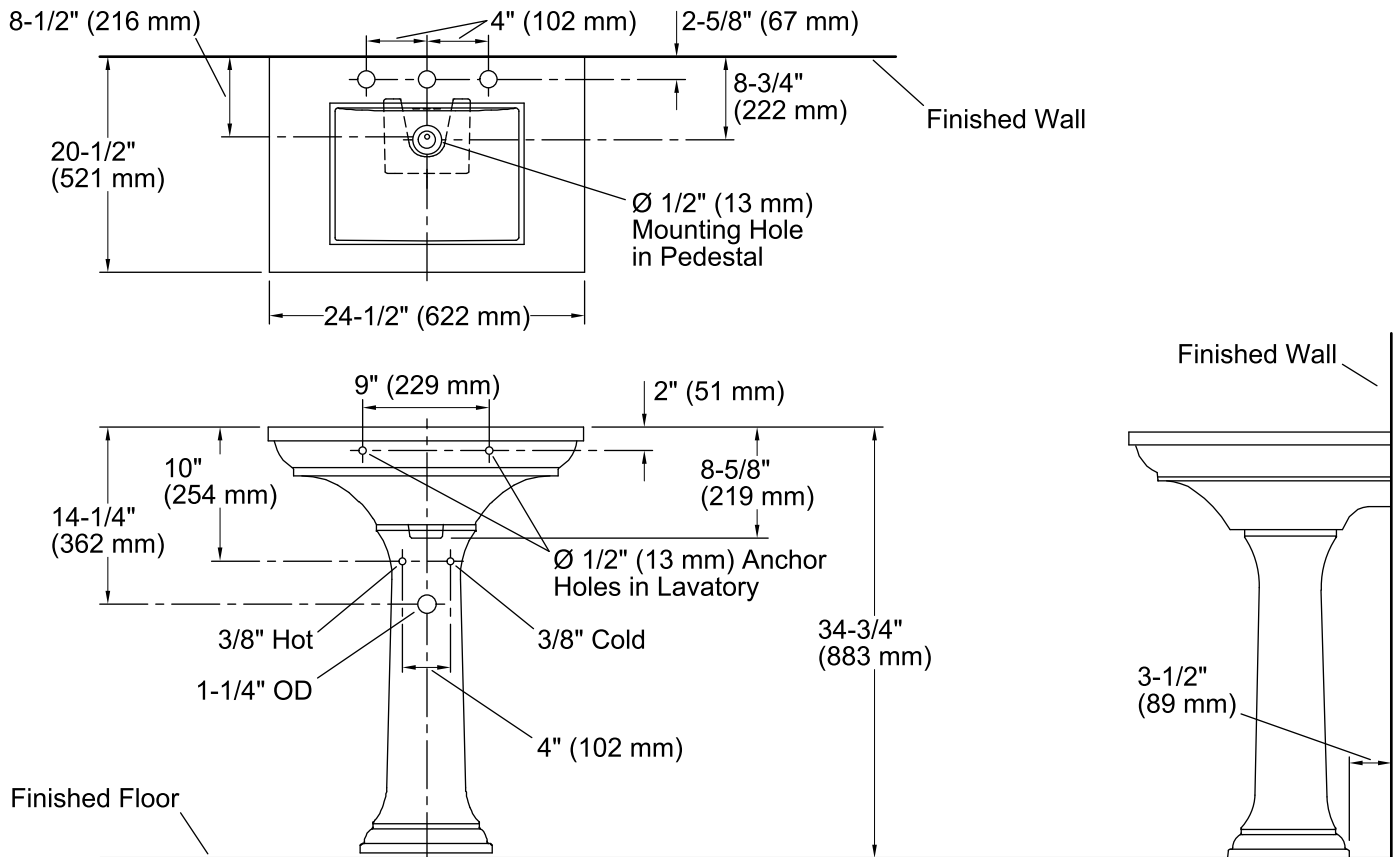

Memoirs® Stately

Pedestal Bathroom Sink

K-2344-8

Features

- Fireclay.
- Pedestal sink.
- Rectangular basin.
- With overflow.
- 8-inch centers.
- Coordinates with other products in the Memoirs collection.
- 24-1/2" (622 mm) x 20-1/2" (521 mm) x 34-3/4" (883 mm)

Recommended Accessories

K-7605-P Angle Supply with Stop (pair)

Components

Product includes:

K-2267 Bathroom Sink Pedestal

K-29999-8 Pedestal/Console Table Bathroom Sink

Additional included component/s: accessory pack, and rubber pads.

THE BOLD LOOK
OF **KOHLER**®

Technical Information

All product dimensions are nominal.

Bowl configuration:	Single
Installation:	Pedestal
Bowl area (Only):	Length: 15-1/2" (394 mm) Width: 11-5/8" (295 mm) Water depth: 5" (127 mm)
Number of deck holes:	3
Faucet hole(s):	1-3/8" (35 mm)
Drain hole:	1-3/4" (44 mm)