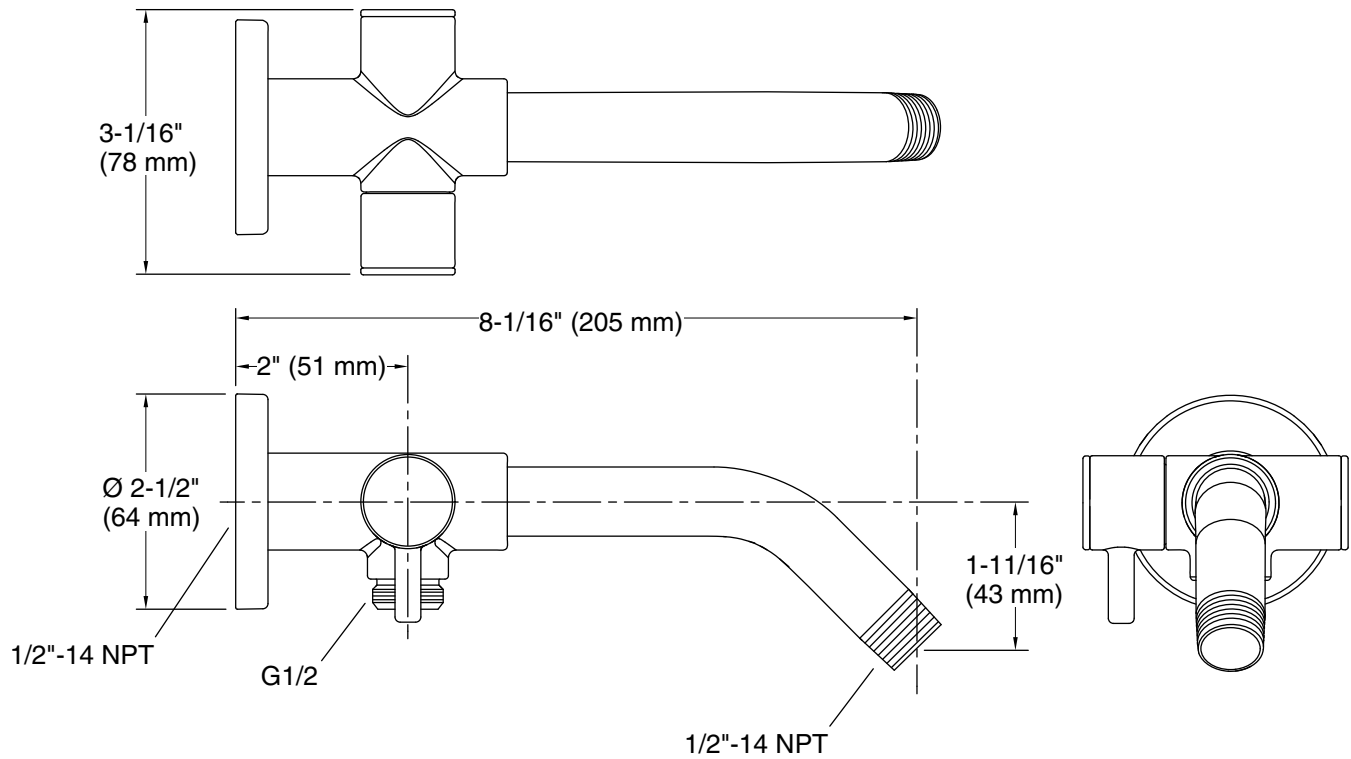

Features

- Diverter switches water between showerhead and handshower
- 1/2" NPT connection
- For use with KOHLER showerheads and handshowers (sold separately)

Material

- Premium metal construction for durability and reliability
- KOHLER finishes resist corrosion and tarnishing

Installation

- Wall-mount

Recommended Products/Accessories

- K-30646 Shower filter
- K-30647 Shower filter replacement
- K-76334 Shower Arm Trim, Traditional
- K-76335 Shower Arm Trim, Square

Codes/Standards

Technical Information

All product dimensions are nominal.

Spout:

Notes

Install this product according to the installation instructions.