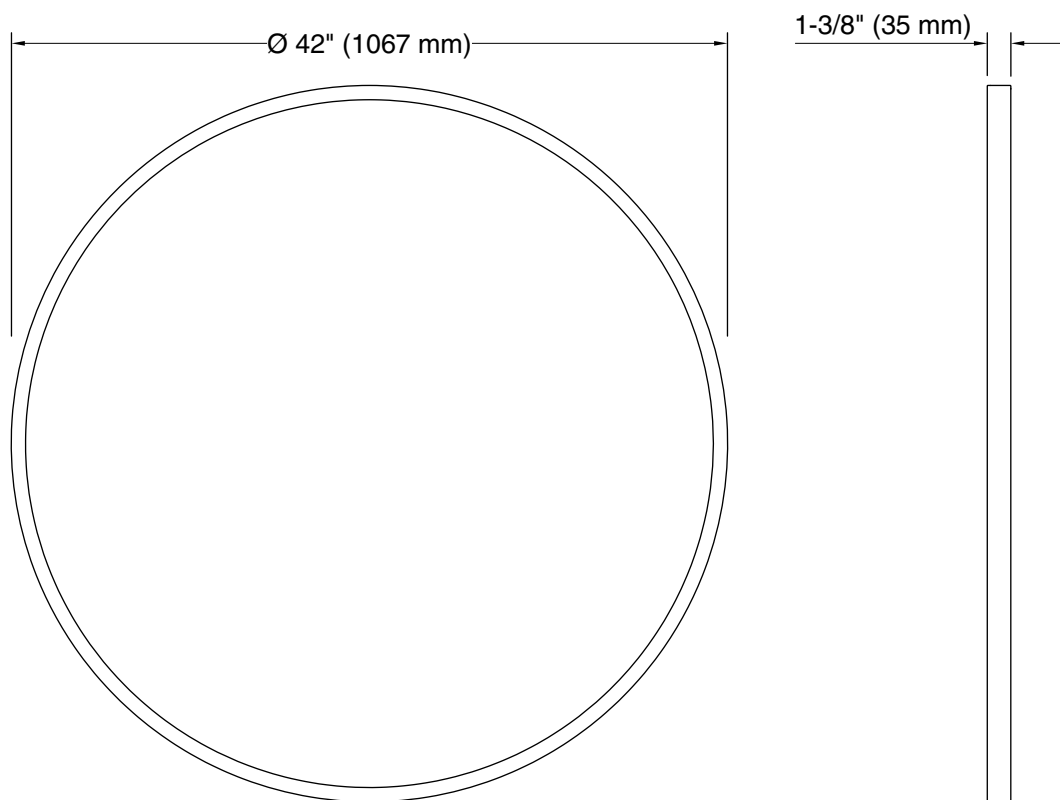

Color	Code	Description
	BGL	Moderne Brushed Gold
	BNL	Brushed Nickel

Technical Information

All product dimensions are nominal.

Notes

Install this product according to the installation instructions.

Install the fastener to a stud to avoid possible property and product damage.