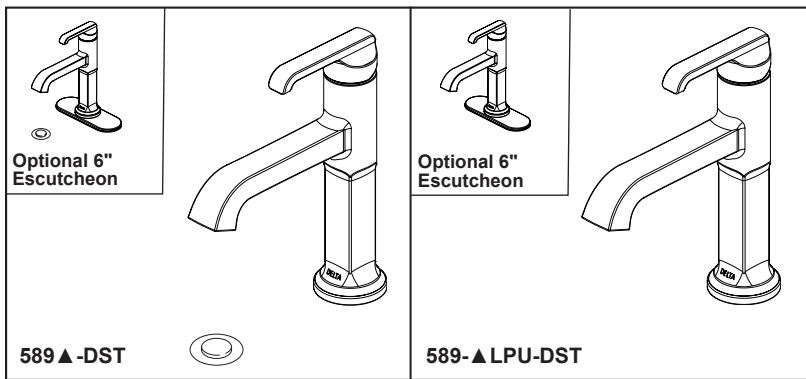

see what Delta can do™

BATHROOM FAUCET

- Tetra™ Bath Collection
- Single Handle Deck Mount

FEATURES:

- DIAMOND Seal® Technology
- Lumicoat™ Finish (-PR models only)
- Lumicoat™ Finishes easily wipe clean without cleaners and chemicals on the products most commonly touched areas

STANDARD SPECIFICATIONS:

- Max. flow rate 1.2 gpm @ 60 psi, 4.5 L/min @ 414 kPa
- One hole mount
- Diamond coated ceramic cartridge
- 1/4" O.D. straight, staggered PEX supply tubes
- Models have metal drain with pop-up type fitting with plated flange and stopper, no lift rod hole
- "LPU" models less pop-up drain, no lift rod hole
- Optional red/blue indicator ring provided with model
- Optional 6" escutcheon (RP102057 ▲) not included

WARRANTY

- Parts and Finish - Lifetime limited warranty; or for commercial purchasers, 10 years for multi-family residential (apartments and condominiums) and 5 years for all other commercial uses, in each case from the date of purchase.
- Electronic Parts and Batteries (if applicable) - 5 years from the date of purchase; or for commercial purchasers, 1 year from the date of purchase. No warranty is provided on batteries.

COMPLIES WITH:

- ASME A112.18.1 / CSA B125.1
- ASME A112.18.2 / CSA B125.2
- ♿ Indicates compliance to ICC/ANSI A117.1
- EPA WaterSense®

Submitted Model No.: _____

Specific Features: _____