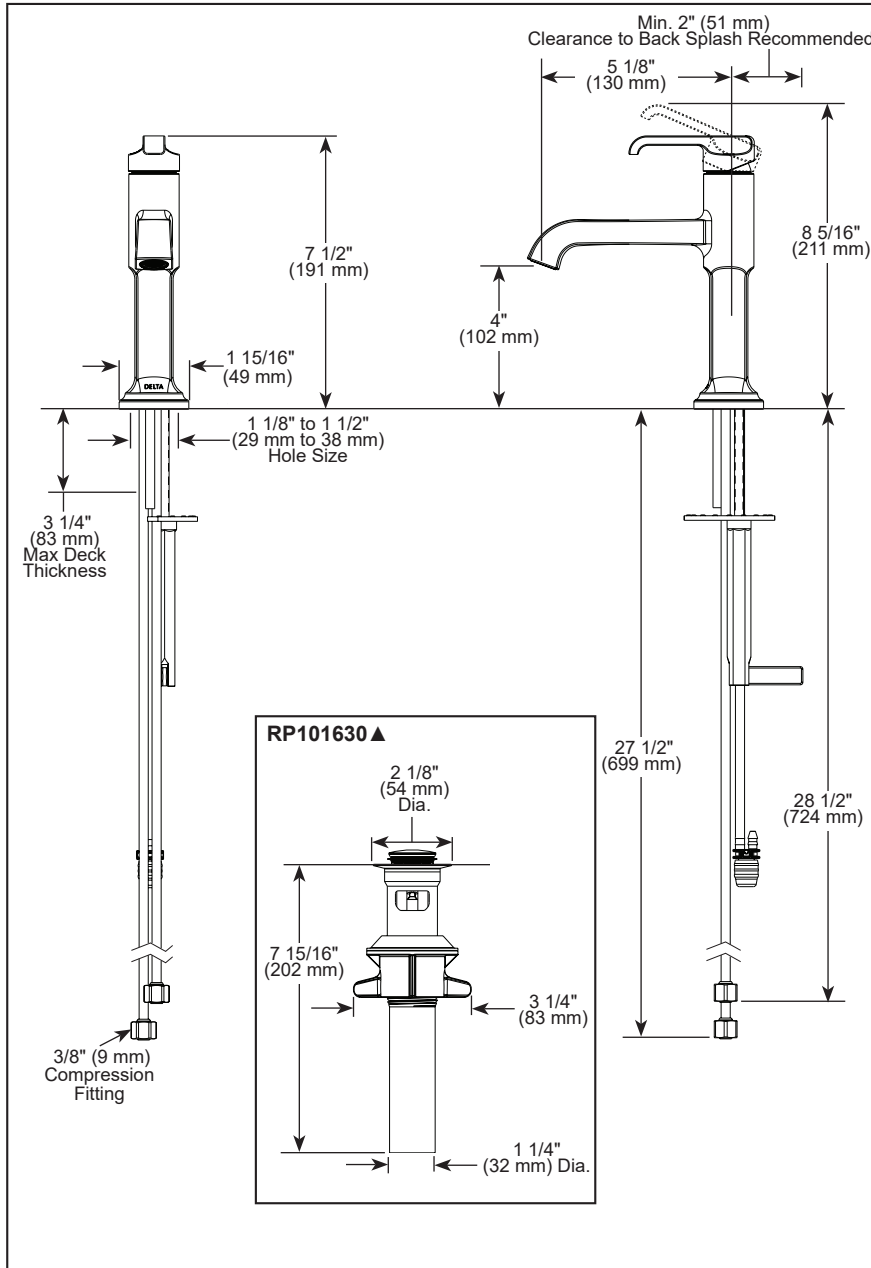

▲ Designate Proper Finish Suffix

Delta reserves the right (1) to make changes in specifications and materials, and (2) to change or discontinue models, both without notice or obligation. Dimensions are for reference only. See current full-line price book or www.deltafaucet.com for finish options and product availability.

DSP-L-589-DST Rev. B

Delta Faucet Company

55 E. 111th Street, Indianapolis, IN 46280
350 South Edgeware Road, St. Thomas, ON N5P 4L1
© 2023 Delta Faucet Company